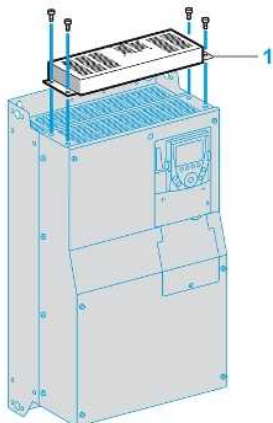

VW3A9407

control card fan kit - for variable speed drive -
ATV61/ATV71

Main

Accessory / separate part category	Installation accessories
Accessory / separate part type	Fan kit
Accessory / separate part designation	Control card fan kit
Product compatibility	ATV61HD37Y ATV61HD45N4 ATV61HD45Y ATV61HD55N4 ATV61HD55Y ATV61HD75N4 ATV61HD75Y ATV61HD90Y ATV71HD37Y ATV71HD45N4 ATV71HD45Y ATV71HD55N4 ATV71HD55Y ATV71HD75N4 ATV71HD75Y ATV71HD90Y
Accessory / separate part destination	Variable speed drive
Range compatibility	Altivar 61 Altivar 71
Product specific application	Enables drive to operate at a temperature of 50 to 60 °C Prevents the formation of hot spots