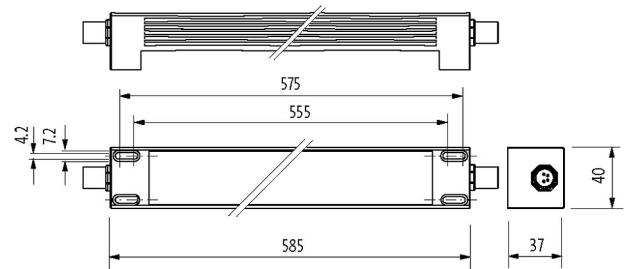

Modlight Illumix Classic Line C18W

LED machine lamp, IP67, 24VDC, 2xM12 connection

Modlight Illumix Classic Line C
18 W
expandability

[Link to Product](#)

Illustration

Product may differ from Image

Technical Data

| | |
|-------------------------|--------------------------------|
| Operating voltage | 24 V DC (21.6...27.6 V DC) |
| No. of poles | 4-pole |
| Coding | A-coded |
| Connection | M12 (male) |
| Luminaire light yield | approx. 105 lm/W |
| Luminaire light current | approx. 1890 lm |
| Color reproduction (Ra) | > 80 |
| Light color | Daylight white, approx. 5500 K |
| Lighting angle | > 120° |
| Input current | 18 W |

General data

| | |
|------------------------|--|
| Mounting method | rotatable |
| Temperature range | -30...+50 °C |
| Material (housing) | Anodized aluminum |
| Material (light cover) | diffuse single-pane safety glass (ESG), 4 mm |
| Installation altitude | Operation up to 2 000 m |
| Vibration stress | 2...9 Hz/10 mm; 9...200 Hz/3 g |
| Screw head-Ø | max. 12 mm/M5 |
| Relative humidity | 5...95% |
| Protection | IP67 |
| Dimensions H×W×D | 37×585×40 mm (1.46×23.03×1.57 in) |
| Shock load | 50 g, 11 ms |