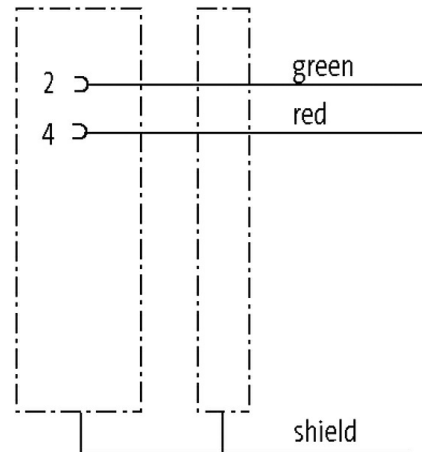

M12 FEMALE 90° B CODED SHIELD WIREABLE SCREW TERM.2 POLE max. 0.75mm² 6-8mm PROFIBUS

PROFIBUS
 Female 90°
 M12, 2-pole
 B-coded
 shielded
 Screw terminals
 Sealing range (cable Ø): 6...8 mm

[Link to Product](#)**Illustration**

Female

Product may differ from Image

Form

Form 14035

Technical Data

Operating voltage	max. 60 V AC/DC
Operating current per contact	max. 4 A
Connection cross section	max. 0.75 mm ²
Sealing range (cable Ø)	6...8 mm
Protection	IP67 inserted and tightened (EN 60529)
Housing	Brass, nickel plated