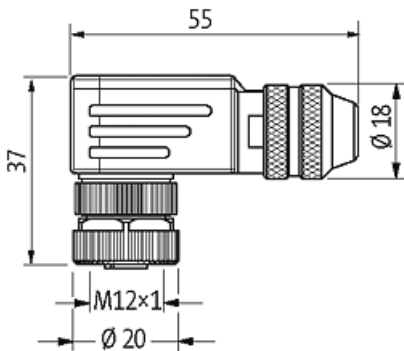

M12 FEMALE 90° B CODED SHIELD WIREABLE SCREW TERM.2 POLE max. 0.75mm² 6-8mm PROFIBUS

PROFIBUS
 Female 90°
 M12, 2-pole
 B-coded
 shielded
 Screw terminals
 Sealing range (cable Ø): 6...8 mm

[Link to Product](#)**Illustration**

Female

Product may differ from Image

Form

Form 14035

Technical Data

Operating voltage	max. 60 V AC/DC
Operating current per contact	max. 4 A
Connection cross section	max. 0.75 mm ²
Sealing range (cable Ø)	6...8 mm
Protection	IP67 inserted and tightened (EN 60529)
Housing	Brass, nickel plated

General data

Temperature range	-25...+85 °C
-------------------	--------------

Commercial data

country of origin	DE
customs tariff number	85366990
EAN	4048879419147
eClass	27279221
Packaging unit	1