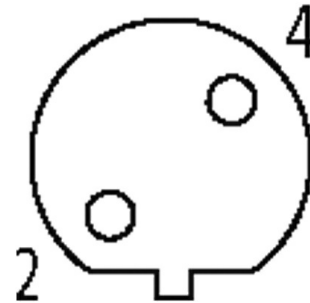

M12 FEMALE 90° B CODED SHIELD WIREABLE SCREW TERM.2 POLE max. 0.75mm² 6-8mm PROFIBUS

PROFIBUS
 Female 90°
 M12, 2-pole
 B-coded
 shielded
 Screw terminals
 Sealing range (cable Ø): 6...8 mm

[Link to Product](#)**Illustration**

Female

Product may differ from Image

Form

Form 14035

Technical Data

Operating voltage	max. 60 V AC/DC
Operating current per contact	max. 4 A
Connection cross section	max. 0.75 mm ²
Sealing range (cable Ø)	6...8 mm
Protection	IP67 inserted and tightened (EN 60529)
Housing	Brass, nickel plated

General data

Temperature range	-25...+85 °C
-------------------	--------------

Commercial data

country of origin	DE
customs tariff number	85366990
EAN	4048879419147
eClass	27279221
Packaging unit	1