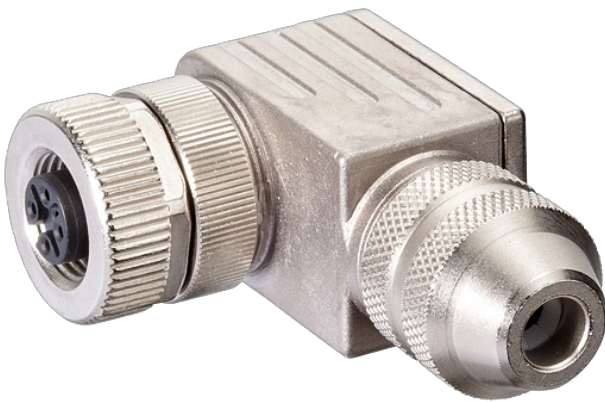

M12 FEMALE 90° B CODED SHIELD WIREABLE SCREW TERM.2 POLE max. 0.75mm² 6-8mm PROFIBUS

PROFIBUS
 Female 90°
 M12, 2-pole
 B-coded
 shielded
 Screw terminals
 Sealing range (cable Ø): 6...8 mm

[Link to Product](#)**Illustration**

Female

Product may differ from Image

Form

Form 14035

Technical Data

Operating voltage	max. 60 V AC/DC
Operating current per contact	max. 4 A
Connection cross section	max. 0.75 mm ²
Sealing range (cable Ø)	6...8 mm
Protection	IP67 inserted and tightened (EN 60529)
Housing	Brass, nickel plated