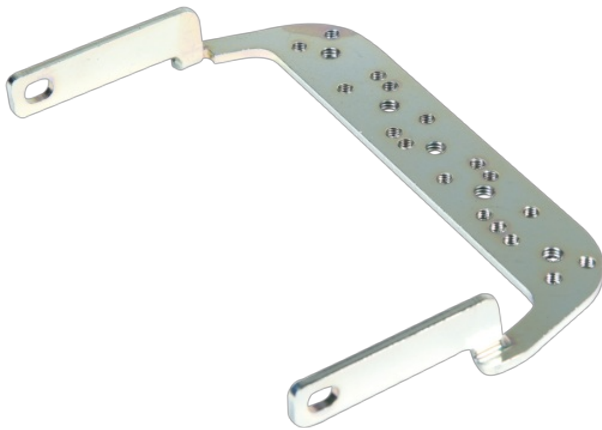

**Cable clamp for B24 inserts**

Shielding bracket

B24

Inserts

Technical data will be only guaranteed with Murrelektronik components.

Fits in all high hoods, high coupling housings and bulkhead mounted housings

**[Link to Product](#)****Illustration**

Product may differ from Image

**General data**

Material Steel (galvanized)

**Commercial data**

country of origin	CZ
customs tariff number	85389099
EAN	4048879718295
eClass	27143424
Packaging unit	1.000