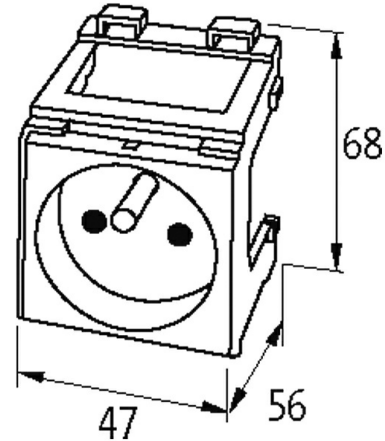

**MODLINK MSVD CABINET POWER OUTLETS**

France (UTE) 250V AC / 16 A

France (UTE-NF) white  
Screw terminals[Link to Product](#)**Illustration**

Product may differ from Image

**General data**

Dimensions H×W×D 68×47×56 mm

**France (UTE-NF)**

Operating voltage 250 V AC

Operating current 10...16 A

Connection Screw terminals: max. 2× 4 mm<sup>2</sup> (AWG 12)

Mounting method DIN-rail mountable (EN 60715)

**Commercial data**

country of origin FR