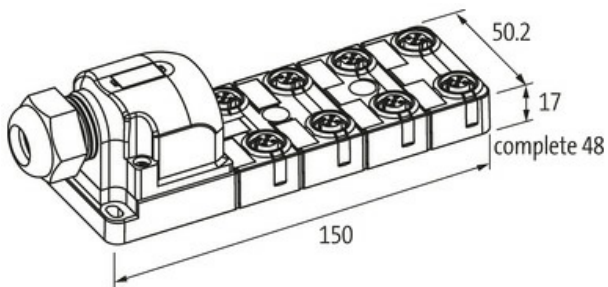

**EXACT12, 8XM12, 4 POLE CAP, PLUG. SCREW TERM.**

Self wireable, no LED

8-way, 4-pole

without LED, up to 125 V AC/DC

Screw plug-in terminals

Plastic housings with good resistance against chemicals and oils.

The resistance to aggressive media should be individually tested for your application. Further details on request.

[Link to Product](#)**Illustration**

M12-Females 4-pole

Product may differ from Image

**Technical Data**

Operating voltage	125 V AC/DC
Operating current per contact	max. 4 A
Connection	Screw plug-in terminals: max. 1.5 mm <sup>2</sup> (AWG 16)
Protection	IP65/IP67
Housing	Plastic, flame retardant
Total current	max. 8 A

**General data**

Temperature range	-20...+70 °C
-------------------	--------------

**Contact Layout**

PIN 1	(+)
PIN 3	(-)
PIN 4	(NO)/(S1)
PIN 5	(Earth)

**Commercial data**

country of origin	DE
customs tariff number	85369010
EAN	4048879054140
eClass	27143423
Packaging unit	1.000