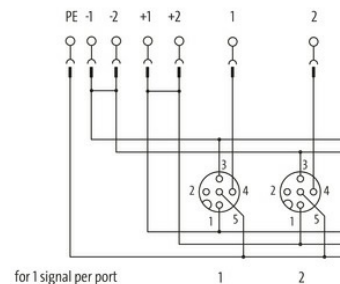

**EXACT12, 8XM12, 4 POLE CAP, PLUG. SCREW TERM.**

Self wireable, no LED

8-way, 4-pole

without LED, up to 125 V AC/DC

Screw plug-in terminals

Plastic housings with good resistance against chemicals and oils.

The resistance to aggressive media should be individually tested for your application. Further details on request.

[Link to Product](#)**Illustration**

M12-Females 4-pole

Product may differ from Image

**Technical Data**

Operating voltage	125 V AC/DC
Operating current per contact	max. 4 A
Connection	Screw plug-in terminals: max. 1.5 mm <sup>2</sup> (AWG 16)
Protection	IP65/IP67
Housing	Plastic, flame retardant
Total current	max. 8 A

**General data**

Temperature range	-20...+70 °C
-------------------	--------------

**Contact Layout**

PIN 1	(+)
PIN 3	(-)
PIN 4	(NO)/(S1)
PIN 5	(Earth)

**Commercial data**

country of origin	DE
customs tariff number	85369010
EAN	4048879054140
eClass	27143423
Packaging unit	1.000