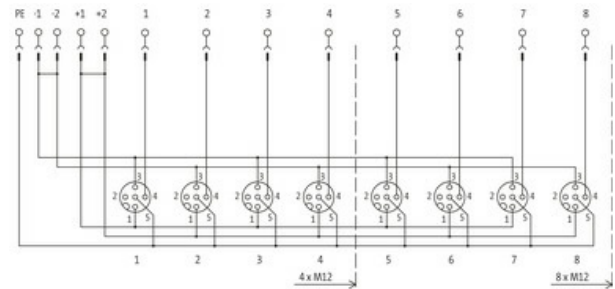

**EXACT12, 8XM12, 4 POLE CAP, PLUG. SCREW TERM.**

Self wireable, no LED

8-way, 4-pole

without LED, up to 125 V AC/DC

Screw plug-in terminals

Plastic housings with good resistance against chemicals and oils.

The resistance to aggressive media should be individually tested for your application. Further details on request.

[Link to Product](#)**Illustration**

M12-Females 4-pole

Product may differ from Image

**Technical Data**

Operating voltage	125 V AC/DC
Operating current per contact	max. 4 A
Connection	Screw plug-in terminals: max. 1.5 mm <sup>2</sup> (AWG 16)
Protection	IP65/IP67
Housing	Plastic, flame retardant
Total current	max. 8 A

**General data**

Temperature range	-20...+70 °C
-------------------	--------------

**Contact Layout**

PIN 1	(+)
PIN 3	(-)
PIN 4	(NO)/(S1)
PIN 5	(Earth)

**Commercial data**

country of origin	DE
customs tariff number	85369010
EAN	4048879054140
eClass	27143423
Packaging unit	1.000