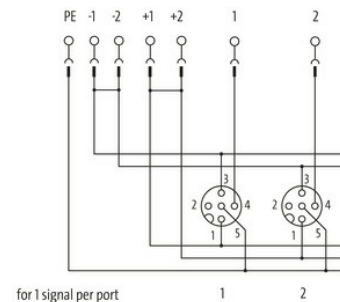

EXACT12, 4XM12, 4 POLE CAP, PLUG. SCREW TERM.

Self wireable, no LED

4-way, 4-pole

without LED, up to 125 V AC/DC

Screw plug-in terminals

Plastic housings with good resistance against chemicals and oils.

The resistance to aggressive media should be individually tested for your application. Further details on request.

Link to Product**Illustration**

M12-Females 4-pole

Product may differ from Image

Technical Data

Operating voltage	125 V AC/DC
Operating current per contact	max. 4 A
Connection	Screw plug-in terminals: max. 1.5 mm ² (AWG 16)
Protection	IP65/IP67
Housing	Plastic, flame retardant
Total current	max. 8 A

General data

Temperature range	-20...+70 °C
-------------------	--------------

Contact Layout

PIN 1	(+)
-------	-----

PIN 3	(-)
PIN 4	(NO)/(S1)
PIN 5	(Earth)
Commercial data	
country of origin	DE
customs tariff number	85369010
EAN	4048879055932
eClass	27279219
Packaging unit	1.000