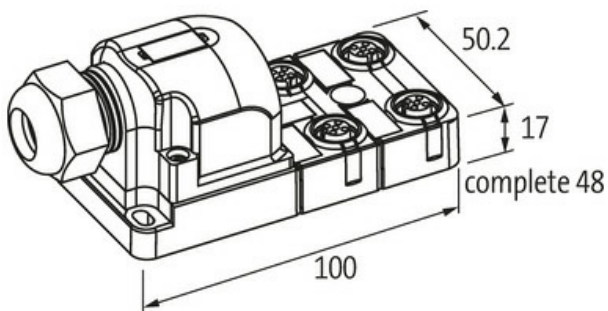

EXACT12, 4XM12, 4 POLE CAP, PLUG. SCREW TERM.

Self wireable, no LED

4-way, 4-pole

without LED, up to 125 V AC/DC

Screw plug-in terminals

Plastic housings with good resistance against chemicals and oils.

The resistance to aggressive media should be individually tested for your application. Further details on request.

Link to Product**Illustration**

M12-Females 4-pole

Product may differ from Image

Technical Data

Operating voltage	125 V AC/DC
Operating current per contact	max. 4 A
Connection	Screw plug-in terminals: max. 1.5 mm ² (AWG 16)
Protection	IP65/IP67
Housing	Plastic, flame retardant
Total current	max. 8 A

General data

Temperature range	-20...+70 °C
-------------------	--------------

Contact Layout

PIN 1	(+)
-------	-----

PIN 3	(-)
PIN 4	(NO)/(S1)
PIN 5	(Earth)
Commercial data	
country of origin	DE
customs tariff number	85369010
EAN	4048879055932
eClass	27279219
Packaging unit	1.000