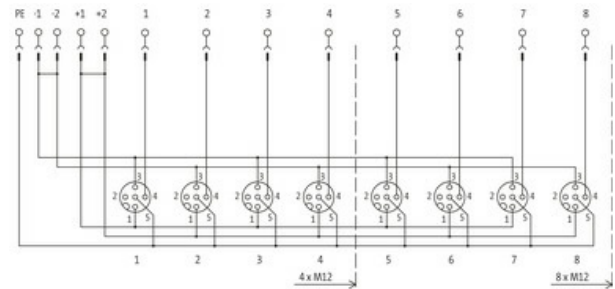

EXACT12, 4XM12, 4 POLE CAP, PLUG. SCREW TERM.

Self wireable, no LED

4-way, 4-pole

without LED, up to 125 V AC/DC

Screw plug-in terminals

Plastic housings with good resistance against chemicals and oils.

The resistance to aggressive media should be individually tested for your application. Further details on request.

Link to Product**Illustration**

M12-Females 4-pole

Product may differ from Image

Technical Data

Operating voltage	125 V AC/DC
Operating current per contact	max. 4 A
Connection	Screw plug-in terminals: max. 1.5 mm ² (AWG 16)
Protection	IP65/IP67
Housing	Plastic, flame retardant
Total current	max. 8 A

General data

Temperature range	-20...+70 °C
-------------------	--------------

Contact Layout

PIN 1	(+)
-------	-----

PIN 3	(-)
PIN 4	(NO)/(S1)
PIN 5	(Earth)
Commercial data	
country of origin	DE
customs tariff number	85369010
EAN	4048879055932
eClass	27279219
Packaging unit	1.000