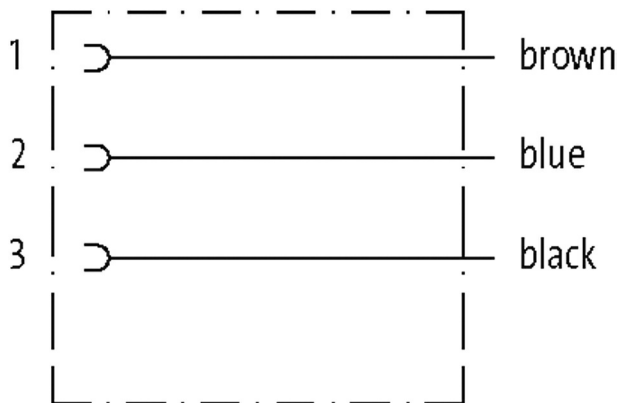

Valve plug SuperSeal female 3-pol. with cable

PUR 3x0.75 bk 3m

Xtreme - Outdoor

Male straight

max. 24 V DC

3-pole

without components

without cable sleeves

Plastic housings with good resistance against chemicals and oils.

The resistance to aggressive media should be individually tested for your application. Further details on request.

Further cable lengths on request.

Link to Product

Illustration