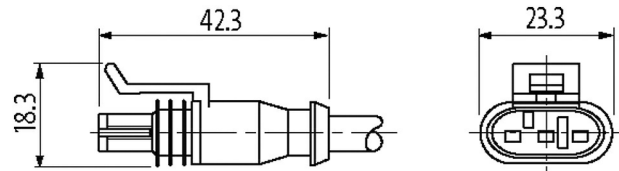

Valve plug SuperSeal female 3-pol. with cable

PUR 3x0.75 bk 3m

Xtreme - Outdoor

Male straight

max. 24 V DC

3-pole

without components

without cable sleeves

Plastic housings with good resistance against chemicals and oils.

The resistance to aggressive media should be individually tested for your application. Further details on request.

Further cable lengths on request.

Link to Product

Illustration