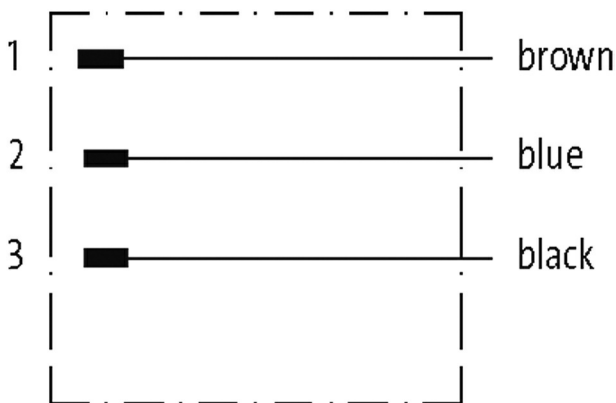

Valve plug SuperSeal male 3-pol. with cable

PUR 3x0.75 bk 3m

Xtreme - Outdoor

Female straight

max. 24 V DC

3-pole

without components

without cable sleeves

Link to Product

Illustration

Female
male contacts

Product may differ from Image

Form

Form 73381

Technical Data

Operating voltage	max. 24 V DC
Rated surge voltage	1.5 kV
Operating current per contact	max. 8 A
No. of poles	3-pole
LED display	no
Locking of ports	Snap-in connector
Protection	IP67 inserted and tightened (EN 60529)
Material	PUR
suitable for corrugated tube (internal Ø)	11 mm
Housing	AMP SuperSeal 1.5, black plastic
Additional suppressor	without components