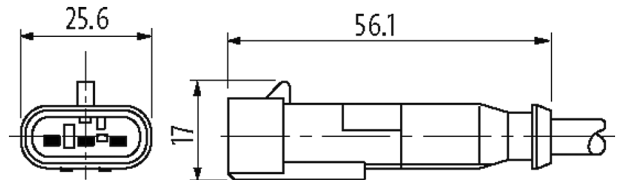

Valve plug SuperSeal male 3-pol. with cable

PUR 3x0.75 bk 3m

Xtreme - Outdoor

Female straight

max. 24 V DC

3-pole

without components

without cable sleeves

Plastic housings with good resistance against chemicals and oils.

The resistance to aggressive media should be individually tested for your application. Further details on request.

Further cable lengths on request.

Link to Product

Illustration

Female
male contacts

Product may differ from Image

Form

Form 73381

Technical Data

Operating voltage	max. 24 V DC
Rated surge voltage	1.5 kV
Operating current per contact	max. 8 A
No. of poles	3-pole
LED display	no
Locking of ports	Snap-in connector
Protection	IP67 inserted and tightened (EN 60529)
Material	PUR
suitable for corrugated tube (internal Ø)	11 mm
Housing	AMP SuperSeal 1.5, black plastic
Additional suppressor	without components

Mounting method	inserted
Temperature range	-40...+125 °C, depending on cable quality
Material (gasket)	Silicon
Material (contact)	Copper alloy
Material (contact surface)	Sn
Pollution Degree	3

Cables

Cable number	513
No./diameter of wires	3x 0.75 mm ²
Wire isolation	PP (br, bl, bk)
C-track properties	4 Mio.
Jacket Color	black
Material (jacket)	PUR (UL)
Outer Ø	5.3 mm ±5%
Bend radius (moving)	10x outer Ø
Temperature range (fixed)	-40...+80 °C
Temperature range (mobile)	-25...+80 °C