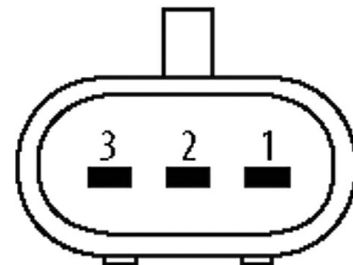

Valve plug SuperSeal male 3-pol. with cable

PUR 3x0.75 bk 3m

Xtreme - Outdoor

Female straight

max. 24 V DC

3-pole

without components

without cable sleeves

Link to Product

Illustration

Female
male contacts

Product may differ from Image

Form

Form 73381

Technical Data

Operating voltage	max. 24 V DC
Rated surge voltage	1.5 kV
Operating current per contact	max. 8 A
No. of poles	3-pole
LED display	no
Locking of ports	Snap-in connector
Protection	IP67 inserted and tightened (EN 60529)
Material	PUR
suitable for corrugated tube (internal Ø)	11 mm
Housing	AMP SuperSeal 1.5, black plastic
Additional suppressor	without components