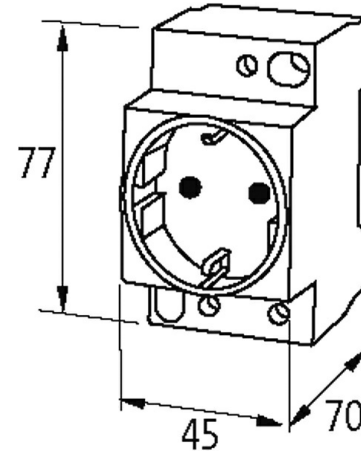

MSVD POWER SOCKET VDE YELLOW

Mounting rail

Germany (VDE) yellow

Screw terminals

[Link to Product](#)**Illustration**

Product may differ from Image

General data

Dimensions H×W×D 77×45×70 mm

Commercial data

country of origin	BE
customs tariff number	85366990
EAN	4048879041409
eClass	27189217
Packaging unit	1.000