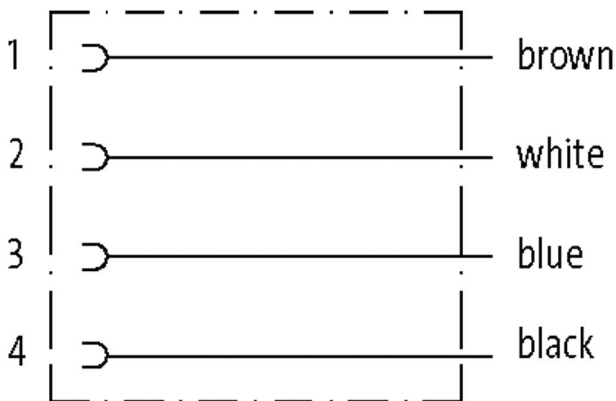

Valve plug SuperSeal female 4-pol. with cable

PUR 4x0.75 bk 5m

Xtreme - Outdoor

Male straight

max. 24 V DC

4-pole

without components

without cable sleeves

Plastic housings with good resistance against chemicals and oils.

The resistance to aggressive media should be individually tested for your application. Further details on request.

Further cable lengths on request.

Link to Product

Illustration