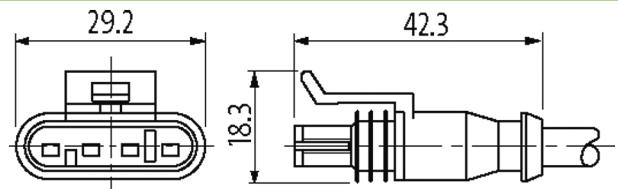

Valve plug SuperSeal female 4-pol. with cable

PUR 4x0.75 bk 5m

Xtreme - Outdoor

Male straight

max. 24 V DC

4-pole

without components

without cable sleeves

Plastic housings with good resistance against chemicals and oils.

The resistance to aggressive media should be individually tested for your application. Further details on request.

Further cable lengths on request.

Link to Product

Illustration