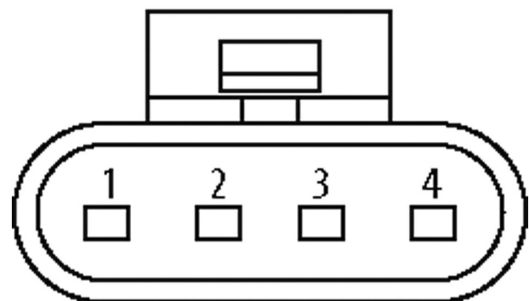

Male
female contacts