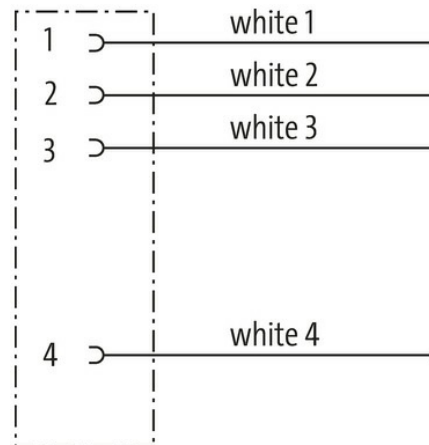

Valve plug MDC06-4s with cable

RADOX EM 104 4x0.5 bk 10m

Xtreme - Outdoor

Male straight

6...230 V AC/DC

4-pole

without components

with cable sleeves

Plastic housings with good resistance against chemicals and oils.

The resistance to aggressive media should be individually tested for your application. Further details on request.

Further cable lengths on request.

[Link to Product](#)

Illustration