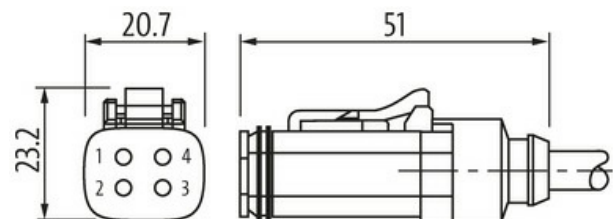

Male
female contacts