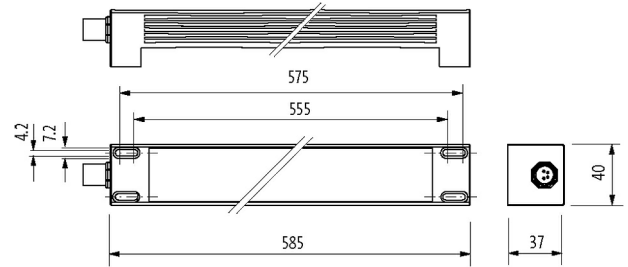

Modlight Illumix Classic Line 18W

LED machine lamp, IP67, 24VDC, M12 connection

Modlight Illumix Classic Line

18 W

Link to Product

Illustration

Product may differ from Image

Technical Data

Operating voltage	24 V DC (21.6...27.6 V DC)
No. of poles	4-pole
Coding	A-coded
Connection	M12 (male)
Luminaire light yield	approx. 105 lm/W
Luminaire light current	approx. 1890 lm
Color reproduction (Ra)	> 80
Light color	Daylight white, approx. 5500 K
Lighting angle	> 120°
Input current	18 W

General data

Mounting method	rotatable
Temperature range	-30...+50 °C
Material (housing)	Anodized aluminum
Material (light cover)	diffuse single-pane safety glass (ESG), 4 mm
Installation altitude	Operation up to 2 000 m
Vibration stress	2...9 Hz/10 mm; 9...200 Hz/3 g
Screw head-Ø	max. 12 mm/M5
Relative humidity	5...95%
Protection	IP67
Dimensions H×W×D	37×585×40 mm (1.46×23.03×1.57 in)
Shock load	50 g, 11 ms

Commercial data

country of origin	DE
customs tariff number	94054239
EAN	4048879670821