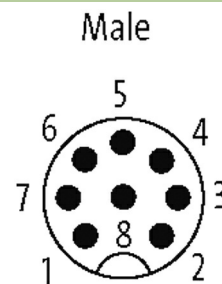

Modlight70 Pro connecting modul 8 pole M12

side, Input 24VDC

Basic

Outlet on the side
with M12 connection

Connection cables are in the online shop under "Connection Technology".

[Link to Product](#)**Illustration**

Product may differ from Image

Technical Data

Operating voltage 24 V DC (21.6...26.4 V DC)

General data

Temperature range -30...+60 °C

Housing Black plastic

Protection IP65 inserted and tightened (EN 60529)

Connection M12 (8-pole)