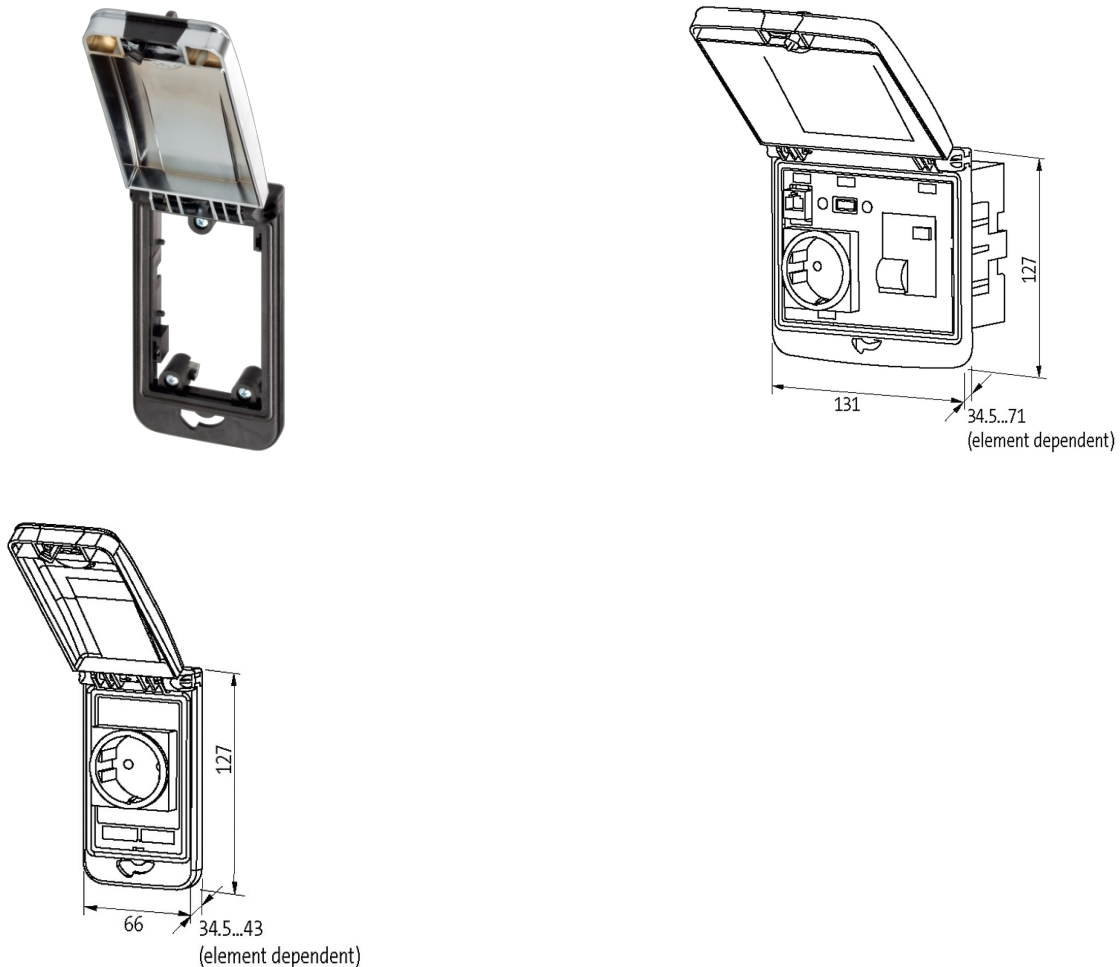

MODLINK MSDD FRAME SINGLE METALIC

Closure Daimler

Frame: plastic PA black

Lid: plastic, ABS gray

Closure: Daimler

[Link to Product](#)**Illustration**

Product may differ from Image

Frame

suitable for mounting with wall thickness	1...5 mm
Protection	IP65
Temperature range	-30...+70 °C (storage temperature -30...+80 °C)
Housing	Frame: plastic PA black, cap: plastic ABS metallic

General data

Dimensions H×W×D	127×66×43 mm
------------------	--------------

Commercial data

country of origin	DE
customs tariff number	85389099
EAN	4048879388030

eClass	27189217
Packaging unit	1.000
