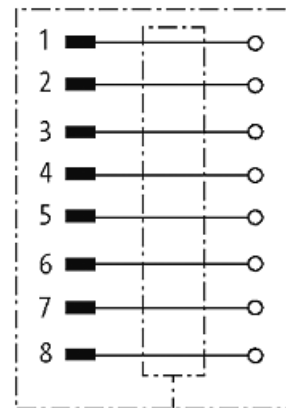

**M12 MALE 90° SHIELDED WIREABLE SCREW TERM.**8-pol. max.0.5mm<sup>2</sup> 6-8mm

Male 90°  
M12, 8-pole  
shielded  
Sealing range (cable Ø): 6...8 mm

[Link to Product](#)**Illustration**

Male

Product may differ from Image

**Form**

Form 17351

**Technical Data**

Operating voltage	max. 30 V AC/DC
Operating current per contact	max. 2 A
Connection cross section	max. 0.5 mm <sup>2</sup>
Sealing range (cable Ø)	6...8 mm
Protection	IP67 inserted and tightened (EN 60529)

Housing Brass, nickel plated

**General data**

Temperature range -40...+85 °C

**Commercial data**

country of origin	DE
customs tariff number	85366990
EAN	4048879195300
eClass	27279221
Packaging unit	1