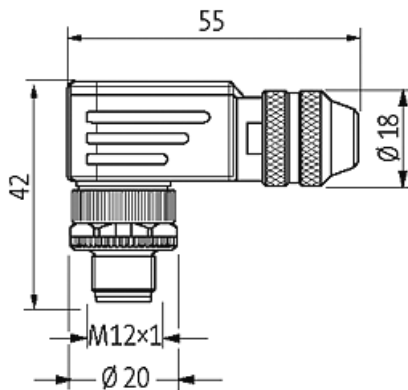

**M12 MALE 90° SHIELDED WIREABLE SCREW TERM.**8-pol. max.0.5mm<sup>2</sup> 6-8mm

Male 90°  
M12, 8-pole  
shielded  
Sealing range (cable Ø): 6...8 mm

[Link to Product](#)**Illustration**

Male

Product may differ from Image

**Form**

Form 17351

**Technical Data**

Operating voltage	max. 30 V AC/DC
Operating current per contact	max. 2 A
Connection cross section	max. 0.5 mm <sup>2</sup>
Sealing range (cable Ø)	6...8 mm
Protection	IP67 inserted and tightened (EN 60529)

Housing Brass, nickel plated

**General data**

Temperature range -40...+85 °C

**Commercial data**

country of origin	DE
customs tariff number	85366990
EAN	4048879195300
eClass	27279221
Packaging unit	1