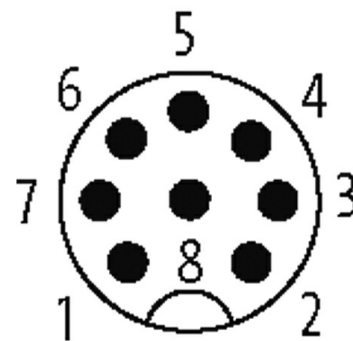

**M12 MALE 90° SHIELDED WIREABLE SCREW TERM.**8-pol. max.0.5mm<sup>2</sup> 6-8mm

Male 90°  
M12, 8-pole  
shielded  
Sealing range (cable Ø): 6...8 mm

[Link to Product](#)**Illustration**

Male

Product may differ from Image

**Form**

Form 17351

**Technical Data**

Operating voltage	max. 30 V AC/DC
Operating current per contact	max. 2 A
Connection cross section	max. 0.5 mm <sup>2</sup>
Sealing range (cable Ø)	6...8 mm
Protection	IP67 inserted and tightened (EN 60529)