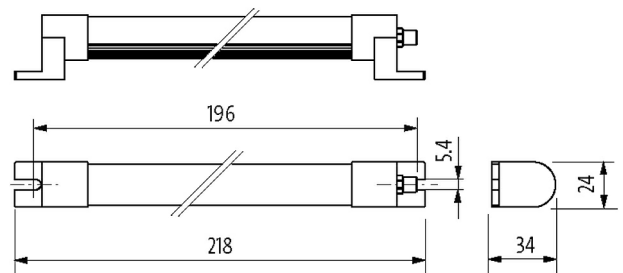

Modlight Illumix Slim Line 4W

LED machine lamp, IP54, 24VDC, M8 connection

Modlight Illumix Slim Line

4 W

Link to Product

Illustration

Light mounting: 50 cm

Em: 146 lx Emax: 328 lx Emin: 50 lx

Light mounting: 100 cm

Em: 77 lx Emax: 102 lx Emin: 50 lx

Product may differ from Image

Technical Data

Operating voltage	24 V DC (21.6...27.6 V DC)
No. of poles	4-pole
Coding	A-coded
Connection	M8 (male)
Luminaire light yield	approx. 105 lm/W
Luminaire light current	approx. 420 lm
Color reproduction (Ra)	> 80
Light color	Daylight white, approx. 5500 K

Lighting angle	> 120°
Input current	4 W

General data

Mounting method	rotatable
Temperature range	-30...+50 °C
Material (housing)	Anodized aluminum
Material (light cover)	Diffuse polystyrene (PS)
Installation altitude	Operation up to 2 000 m
Vibration stress	2...9 Hz/10 mm; 9...200 Hz/3 g
Screw head-Ø	max. 12 mm/M5
Relative humidity	5...95%
Protection	IP54
Dimensions H×W×D	34×218×24 mm (1.34×8.58×0.94 in)
Shock load	50 g, 11 ms