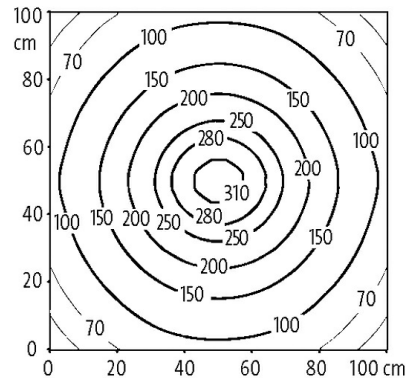

Modlight Illumix Slim Line 4W

LED machine lamp, IP54, 24VDC, M8 connection

Modlight Illumix Slim Line

4 W

Link to Product

Illustration

Light mounting: 50 cm

Em: 146 lx Emax: 328 lx Emin: 50 lx

Light mounting: 100 cm

Em: 77 lx Emax: 102 lx Emin: 50 lx

Product may differ from Image

Technical Data

Operating voltage	24 V DC (21.6...27.6 V DC)
No. of poles	4-pole
Coding	A-coded
Connection	M8 (male)
Luminaire light yield	approx. 105 lm/W
Luminaire light current	approx. 420 lm
Color reproduction (Ra)	> 80
Light color	Daylight white, approx. 5500 K

Lighting angle	> 120°
Input current	4 W

General data

Mounting method	rotatable
Temperature range	-30...+50 °C
Material (housing)	Anodized aluminum
Material (light cover)	Diffuse polystyrene (PS)
Installation altitude	Operation up to 2 000 m
Vibration stress	2...9 Hz/10 mm; 9...200 Hz/3 g
Screw head-Ø	max. 12 mm/M5
Relative humidity	5...95%
Protection	IP54
Dimensions H×W×D	34×218×24 mm (1.34×8.58×0.94 in)
Shock load	50 g, 11 ms