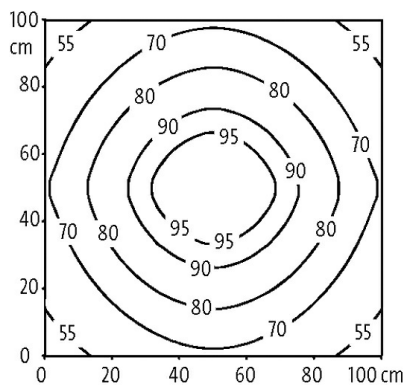

Modlight Illumix Slim Line 4W

LED machine lamp, IP54, 24VDC, M8 connection

Modlight Illumix Slim Line

4 W

Link to Product

Illustration

Light mounting: 50 cm

Em: 146 lx Emax: 328 lx Emin: 50 lx

Light mounting: 100 cm

Em: 77 lx Emax: 102 lx Emin: 50 lx

Product may differ from Image

Technical Data

Operating voltage	24 V DC (21.6...27.6 V DC)
No. of poles	4-pole
Coding	A-coded
Connection	M8 (male)
Luminaire light yield	approx. 105 lm/W
Luminaire light current	approx. 420 lm
Color reproduction (Ra)	> 80
Light color	Daylight white, approx. 5500 K

Lighting angle	> 120°
Input current	4 W

General data

Mounting method	rotatable
Temperature range	-30...+50 °C
Material (housing)	Anodized aluminum
Material (light cover)	Diffuse polystyrene (PS)
Installation altitude	Operation up to 2 000 m
Vibration stress	2...9 Hz/10 mm; 9...200 Hz/3 g
Screw head-Ø	max. 12 mm/M5
Relative humidity	5...95%
Protection	IP54
Dimensions H×W×D	34×218×24 mm (1.34×8.58×0.94 in)
Shock load	50 g, 11 ms