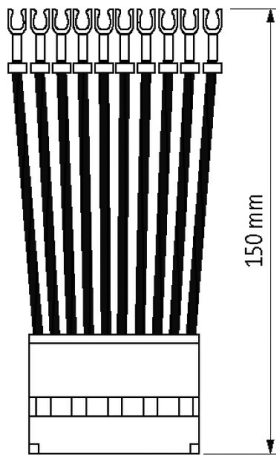

MASI00 CONNECTION CABLE

MASI00 connection cable, 0,15m, fork terminal ends

I/O cable
with cable fork
MASI
150 mm

[Link to Product](#)

Illustration

1	black	-
2	red	+
3	black	0 0
4	red	1 0
5	black	0 1
6	red	1 1
7	black	0 2
8	red	1 2
9	black	0 3
10	red	1 3
HE 14 (AWG22)		AS-Interface 55700

Product may differ from Image

Commercial data

country of origin	DE
customs tariff number	85444290
EAN	4048879046916
eClass	27061801
Packaging unit	1.000