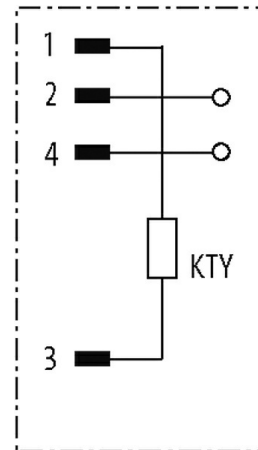

CUBE67 ACCESSORIES

Cold junction compensation plug M12 male 90°

M12
Male 90°
4-pole
Field-wireable
with integrated compensation

[Link to Product](#)**Illustration**

Male

Product may differ from Image

**General data**

Dimensions H×W×D 60×20×20 mm

Commercial data

country of origin DE

customs tariff number 85369010

EAN 4048879047913

eClass	27242692
Packaging unit	1.000
