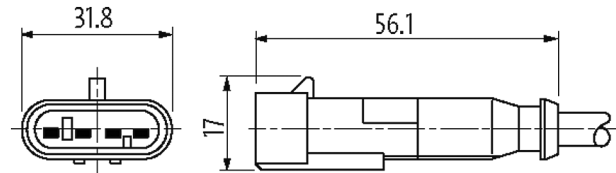

Valve plug SuperSeal male 4-pol. with cable

PUR 4x0.75 bk 1,5m

Xtreme - Outdoor

Female straight

max. 24 V DC

4-pole

without components

without cable sleeves

Plastic housings with good resistance against chemicals and oils.

The resistance to aggressive media should be individually tested for your application. Further details on request.

Further cable lengths on request.

Link to Product

Illustration