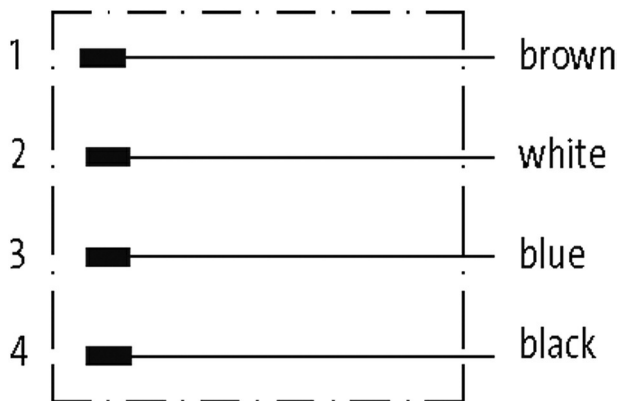

Valve plug SuperSeal male 4-pol. with cable

PUR 4x0.75 bk 1,5m

Xtreme - Outdoor

Female straight

max. 24 V DC

4-pole

without components

without cable sleeves

Plastic housings with good resistance against chemicals and oils.

The resistance to aggressive media should be individually tested for your application. Further details on request.

Further cable lengths on request.

Link to Product

Illustration