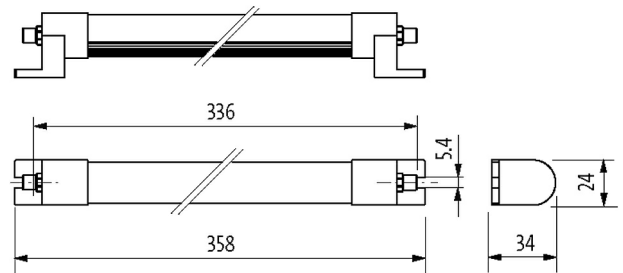

Modlight Illumix Slim Line C8W

LED machine lamp, IP54, 24VDC, 2xM8 connection

Modlight Illumix Slim Line C
8 W
expandability

Link to Product

Illustration

Product may differ from Image

Technical Data

Operating voltage	24 V DC (21.6...27.6 V DC)
No. of poles	4-pole
Coding	A-coded
Connection	M8 (male)
Luminaire light yield	approx. 105 lm/W
Luminaire light current	approx. 840 lm
Color reproduction (Ra)	> 80
Light color	Daylight white, approx. 5500 K
Lighting angle	> 120°
Input current	8 W

General data

Mounting method	rotatable
Temperature range	-30...+50 °C
Material (housing)	Anodized aluminum
Material (light cover)	Diffuse polystyrene (PS)
Installation altitude	Operation up to 2 000 m
Vibration stress	2...9 Hz/10 mm; 9...200 Hz/3 g
Screw head-Ø	max. 12 mm/M5
Relative humidity	5...95%
Protection	IP54
Dimensions H×W×D	34×358×24 mm (1.34×14.09×0.94 in)
Shock load	50 g, 11 ms

Commercial data

country of origin	DE
customs tariff number	94054239

The information in this brochure has been compiled with the utmost care.
Liability for the correctness completeness and topicality of the information is restricted to gross negligence. Version: 03/22