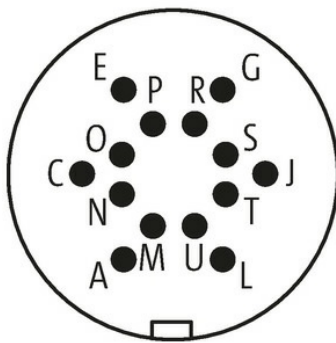

M16 MALE, 0° 14 POLE,

PUR 8x0.25 + 2x0,5 black 2m

Male straight
M16, 14-pole
partly used
with cable sleeves
Further cable lengths on request.

[Link to Product](#)**Illustration**

P	white
J	green
T	yellow
S	gray
G	pink
R	red
E	black
O	violet
A	brown 0.75 mm ²
M	
L	blue 0.75 mm ²
U	

Male

Product may differ from Image

Form

Form 16751

Technical Data

Operating voltage max. 24 V AC/DC

General data

Temperature range -25...+85 °C, depending on cable quality

CablesNo./diameter of wires 8 × 0.25 + 2 × 0.5 mm²

Wire isolation PVC (wh, gn, ye, gr, grpk, rdbl, whgn, brgn; br, bl)

Outer Ø 8.0 mm ±5%

Cable number	959
Jacket Color	black
Temperature range (fixed)	-25...+70 °C
Temperature range (mobile)	-5...+70 °C
Bend radius (moving)	15× outer Ø
Material (jacket)	PUR/PVC
Commercial data	
country of origin	DE
customs tariff number	85444290
EAN	4048879196727
eClass	27279218
Packaging unit	1.000