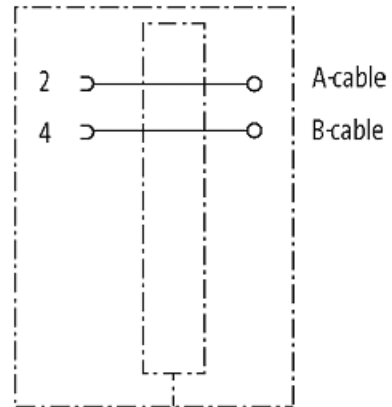

MOSA M12 FEMALE 0° 2POL. SHIELD FIELD-WIRE (IDC)

For Profibus

Female straight
M12, 2-pole
B-coded
shielded
IDC terminals

[Link to Product](#)**Illustration**

Product may differ from Image

Form

Form 14225

Technical Data

Operating voltage	max. 32 V AC/DC
Operating current per contact	max. 4 A
Connection cross section	0.25...0.34 mm ² (AWG 22...24)
Sealing range (cable Ø)	4.5...8.8 mm
Outer wire Ø	2.0...2.6 mm
Protection	IP67 inserted and tightened (EN 60529)