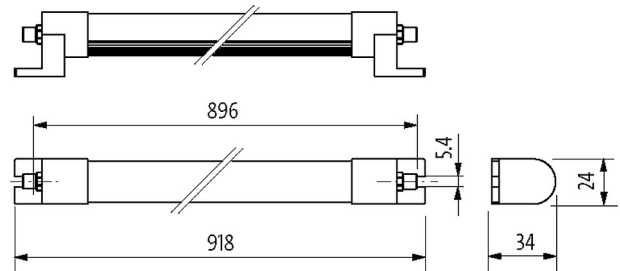

Modlight Illumix Slim Line C24W

LED machine lamp, IP54, 24VDC, 2xM8 connection

24 W

Modlight Illumix Slim Line C

Link to Product

Illustration

Product may differ from Image

Technical Data

Operating voltage	24 V DC (21.6...27.6 V DC)
No. of poles	4-pole
Coding	A-coded
Connection	M8 (male)
Luminaire light yield	approx. 105 lm/W
Luminaire light current	approx. 2520 lm
Color reproduction (Ra)	> 80
Light color	Daylight white, approx. 5500 K
Lighting angle	> 120°
Input current	24 W

General data

Mounting method	rotatable
Temperature range	-30...+50 °C
Material (housing)	Anodized aluminum
Material (light cover)	Diffuse polystyrene (PS)
Installation altitude	Operation up to 2 000 m
Vibration stress	2...9 Hz/10 mm; 9...200 Hz/3 g
Screw head-Ø	max. 12 mm/M5
Relative humidity	5...95%
Protection	IP54
Dimensions H×W×D	34×918×24 mm (1.34×36.14×0.94 in)
Shock load	50 g, 11 ms