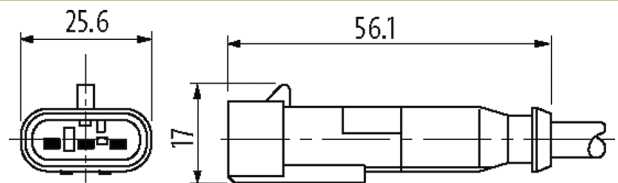

Valve plug SuperSeal male 3-pol. with cable

PUR 3x0.75 bk 5m

Xtreme - Outdoor

Female straight

max. 24 V DC

3-pole

without components

without cable sleeves

Plastic housings with good resistance against chemicals and oils.

The resistance to aggressive media should be individually tested for your application. Further details on request.

Further cable lengths on request.

Link to Product

Illustration