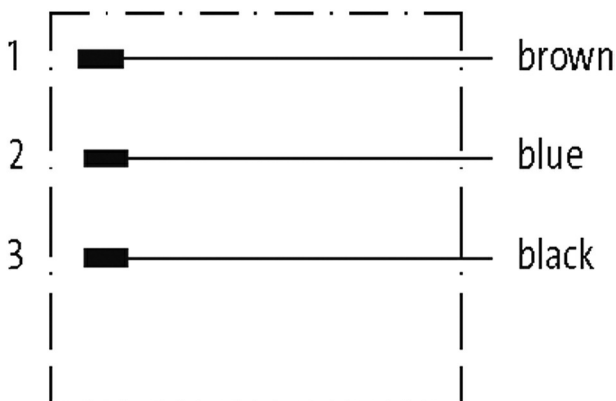

Valve plug SuperSeal male 3-pol. with cable

PUR 3x0.75 bk 5m

Xtreme - Outdoor

Female straight

max. 24 V DC

3-pole

without components

without cable sleeves

Plastic housings with good resistance against chemicals and oils.

The resistance to aggressive media should be individually tested for your application. Further details on request.

Further cable lengths on request.

Link to Product

Illustration