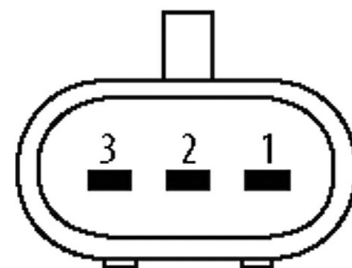

Female
male contacts