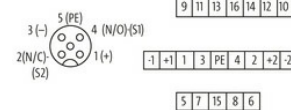

M12-Females 5-pole