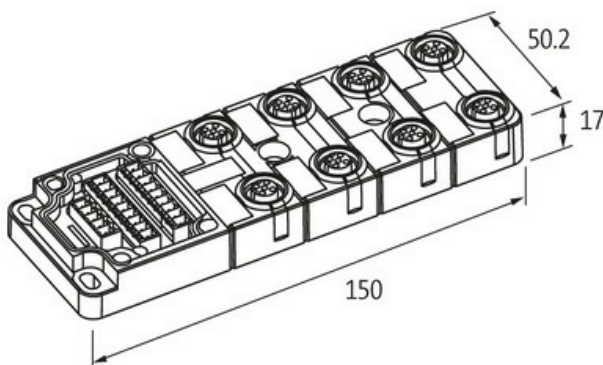

EXACT12, 8XM12, 5-POLE, BASIC HOUSING, NPN-LED'S

Without homerun-cable

8-way, 5-pole

Form NPN

Screw plug-in terminals

Plastic housings with good resistance against chemicals and oils.

The resistance to aggressive media should be individually tested for your application. Further details on request.

Link to Product**Illustration**

M12-Females 5-pole

Product may differ from Image

**Technical Data**

Operating voltage	24 V DC
Operating current per contact	max. 4 A
Protection	IP65/IP67
Housing	Plastic, flame retardant
Total current	max. 8 A

General data

Temperature range	-20...+70 °C
-------------------	--------------

Contact Layout

PIN 1	(+)
-------	-----

PIN 2	(NC)/(S2)
PIN 3	(-)
PIN 4	(NO)/(S1)
PIN 5	(Earth)
	LED (green): Power / LED (yellow): (S1) / LED (white): Signal (S2)