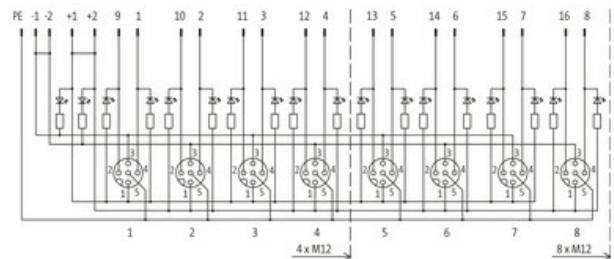

EXACT12, 8XM12, 5-POLE, BASIC HOUSING, NPN-LED'S

Without homerun-cable

8-way, 5-pole

Form NPN

Screw plug-in terminals

Plastic housings with good resistance against chemicals and oils.

The resistance to aggressive media should be individually tested for your application. Further details on request.

Link to Product**Illustration**

M12-Females 5-pole

Product may differ from Image

**Technical Data**

Operating voltage	24 V DC
Operating current per contact	max. 4 A
Protection	IP65/IP67
Housing	Plastic, flame retardant
Total current	max. 8 A

General data

Temperature range	-20...+70 °C
-------------------	--------------

Contact Layout

PIN 1	(+)
-------	-----

PIN 2	(NC)/(S2)
PIN 3	(-)
PIN 4	(NO)/(S1)
PIN 5	(Earth)
	LED (green): Power / LED (yellow): (S1) / LED (white): Signal (S2)