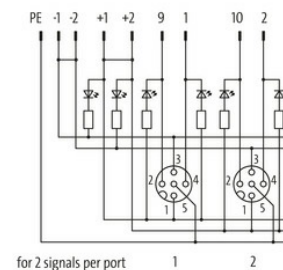

EXACT12, 8XM12, 5-POLE, BASIC HOUSING, NPN-LED'S

Without homerun-cable

8-way, 5-pole

Form NPN

Screw plug-in terminals

Plastic housings with good resistance against chemicals and oils.

The resistance to aggressive media should be individually tested for your application. Further details on request.

Link to Product**Illustration**

M12-Females 5-pole

Product may differ from Image

**Technical Data**

Operating voltage	24 V DC
Operating current per contact	max. 4 A
Protection	IP65/IP67
Housing	Plastic, flame retardant
Total current	max. 8 A

General data

Temperature range	-20...+70 °C
-------------------	--------------

Contact Layout

PIN 1	(+)
-------	-----

PIN 2	(NC)/(S2)
PIN 3	(-)
PIN 4	(NO)/(S1)
PIN 5	(Earth)
	LED (green): Power / LED (yellow): (S1) / LED (white): Signal (S2)