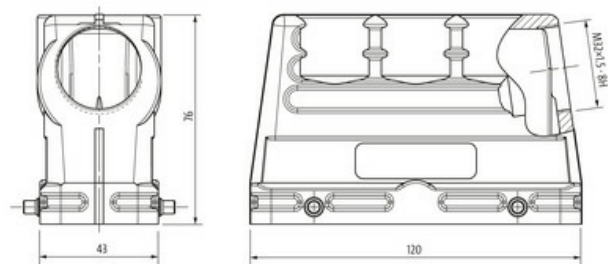

B24 Hood, high profile, IP65

Double locking lever, side entry M32

B24
Hood (high)
Double locking lever
Cable outlet (right angle)
IP65

Technical data will be only guaranteed with Murrelektronik components.

[Link to Product](#)**Illustration**

Product may differ from Image

Technical Data

Mating cycles	min. 500
Locking of ports	Double locking lever
Protection (housing)	IP65 inserted and tightened (EN 60529), with gland

General data

Temperature range	-40...+100 °C
Material (housing)	Aluminum die-cast
Housing type	Hood
Threaded hole	M32
Size	B24
Cable outlet	laterally
Locking material	Steel (galvanized)
Climatic category	40/100/21 (EN 60068-1)
Material (housing surface)	powder-coated
Dimensions HxWxD	76x43x120 mm