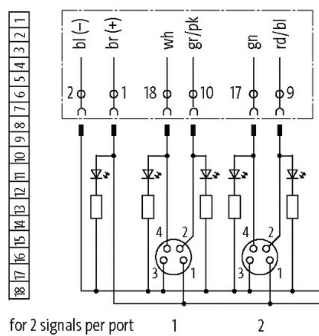

**PRE-WIRED CAP FOR EXACT8, 6XM8, 4 POLE**

15.0m PUR 12x0.34+2x0,75, UL/CSA

for 6-way distribution box, 4-pole

Further cable lengths on request.

Plastic housings with good resistance against chemicals and oils.

The resistance to aggressive media should be individually tested for your application. Further details on request.

15.0 m

**[Link to Product](#)****Illustration**

M8-Females 4-pole

Product may differ from Image

**Technical Data**

Housing	Plastic, flame retardant
Total current	max. 8 A

**General data**

Temperature range	-20...+80 °C, depending on cable quality
-------------------	--

**Cables**

Cable number	389
No./diameter of wires	12x 0.34 + 2x 0.75 mm <sup>2</sup>
C-track properties	5 Mio.

Jacket Color	gray
Material (jacket)	PUR (UL/CSA)
Outer Ø	9.5 mm ±5%
Bend radius (fixed)	5× outer Ø
Bend radius (moving)	10× outer Ø
Temperature range (fixed)	-40...+80 °C
Temperature range (mobile)	-5...+60 °C
Approval (cable)	UL (AWM-Style 20233), CSA