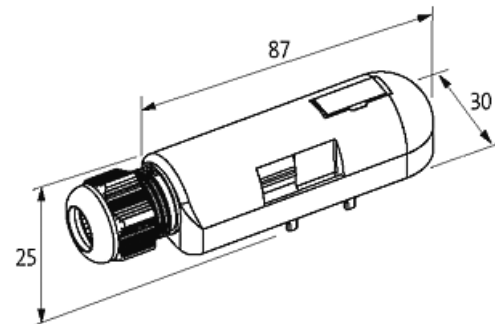

**PRE-WIRED CAP FOR EXACT8, 6XM8, 4 POLE**

15.0m PUR 12x0.34+2x0,75, UL/CSA

for 6-way distribution box, 4-pole

Further cable lengths on request.

Plastic housings with good resistance against chemicals and oils.

The resistance to aggressive media should be individually tested for your application. Further details on request.

15.0 m

**[Link to Product](#)****Illustration**

M8-Females 4-pole

Product may differ from Image

**Technical Data**

Housing	Plastic, flame retardant
Total current	max. 8 A

**General data**

Temperature range	-20...+80 °C, depending on cable quality
-------------------	--

**Cables**

Cable number	389
No./diameter of wires	12x 0.34 + 2x 0.75 mm <sup>2</sup>
C-track properties	5 Mio.

Jacket Color	gray
Material (jacket)	PUR (UL/CSA)
Outer Ø	9.5 mm ±5%
Bend radius (fixed)	5× outer Ø
Bend radius (moving)	10× outer Ø
Temperature range (fixed)	-40...+80 °C
Temperature range (mobile)	-5...+60 °C
Approval (cable)	UL (AWM-Style 20233), CSA