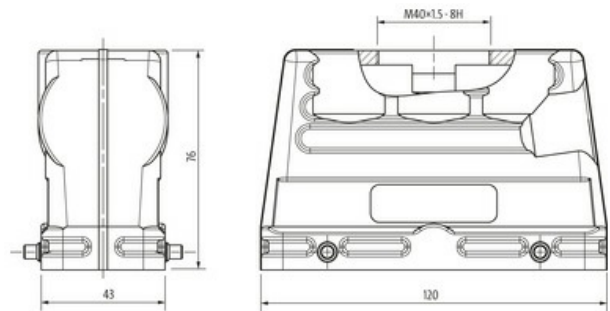

**B24 Hood, high profile, IP67**

Double locking lever, top entry M40

B24  
Hood (high)  
Double locking lever  
IP67

Technical data will be only guaranteed with Murrelektronik components.

**[Link to Product](#)****Illustration**

Product may differ from Image

**Technical Data**

Mating cycles	min. 500
Locking of ports	Double locking lever
Protection (housing)	IP67 inserted and tightened (EN 60529), with gland

**General data**

Temperature range	-40...+100 °C
Material (housing)	Aluminum die-cast
Housing type	Hood
Threaded hole	M40
Size	B24
Cable outlet	straight
Locking material	Steel (galvanized)
Climatic category	40/100/21 (EN 60068-1)
Material (housing surface)	powder-coated
Dimensions H×W×D	76×43×120 mm