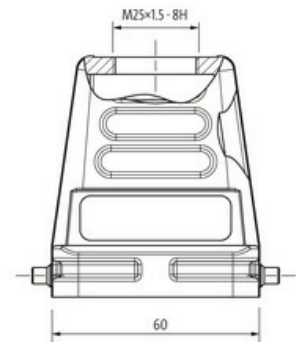

B6 Hood, high profile, IP65

Single locking lever, top entry, M25

B6
Hood (high)
Single locking lever
IP65

Technical data will be only guaranteed with Murrelektronik components.

[Link to Product](#)**Illustration**

Product may differ from Image

Technical Data

Mating cycles	min. 500
Locking of ports	Single locking lever
Protection (housing)	IP65 inserted and tightened (EN 60529), with gland

General data

Temperature range	-40...+100 °C
Material (housing)	Aluminum die-cast
Housing type	Hood
Threaded hole	M25
Size	B6
Cable outlet	straight
Locking material	Steel (galvanized)
Climatic category	40/100/21 (EN 60068-1)
Material (housing surface)	powder-coated
Dimensions H×W×D	70×43×60 mm