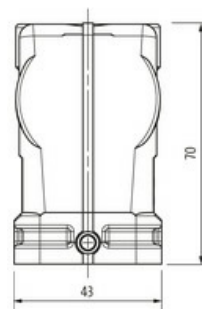

B6 Hood, high profile, IP65

Single locking lever, top entry, M25

B6
Hood (high)
Single locking lever
IP65

Technical data will be only guaranteed with Murrelektronik components.

[Link to Product](#)**Illustration**

Product may differ from Image

Technical Data

Mating cycles	min. 500
Locking of ports	Single locking lever
Protection (housing)	IP65 inserted and tightened (EN 60529), with gland

General data

Temperature range	-40...+100 °C
Material (housing)	Aluminum die-cast
Housing type	Hood
Threaded hole	M25
Size	B6
Cable outlet	straight
Locking material	Steel (galvanized)
Climatic category	40/100/21 (EN 60068-1)
Material (housing surface)	powder-coated
Dimensions H×W×D	70×43×60 mm