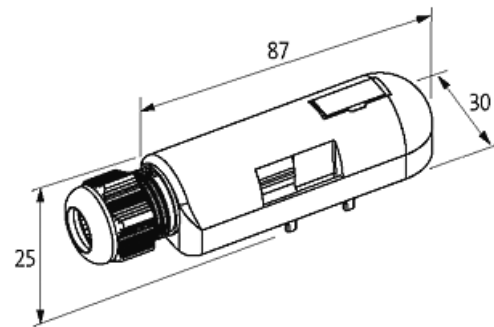

**PRE-WIRED CAP FOR EXACT8, 6XM8, 4-POL**

10.0m PUR/PVC 12x0.34+2x0,75

for 6-way distribution box, 4-pole

Further cable lengths on request.

Plastic housings with good resistance against chemicals and oils.

The resistance to aggressive media should be individually tested for your application. Further details on request.

PUR/PVC

10.0 m

[Link to Product](#)**Illustration**

M8-Females 4-pole

Product may differ from Image

**Technical Data**

Housing	Plastic, flame retardant
Total current	max. 8 A

**General data**

Temperature range	-20...+80 °C, depending on cable quality
-------------------	--

**Cables**

Cable number	386
No./diameter of wires	12x 0.34 + 2x 0.75 mm <sup>2</sup>

Wire isolation	PVC
C-track properties	1.5 Mio.
Jacket Color	gray
Material (jacket)	PUR/PVC
Outer Ø	8.8 mm ±5%
Bend radius (fixed)	10× outer Ø
Bend radius (moving)	12× outer Ø
Temperature range (fixed)	-30...+70 °C
Temperature range (mobile)	-5...+60 °C
Color (jacket)	gray