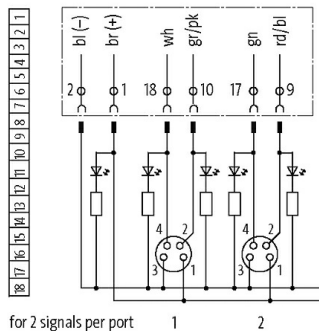

**PRE-WIRED CAP FOR EXACT8, 6XM8, 4-POL**

10.0m PUR/PVC 12x0.34+2x0,75

for 6-way distribution box, 4-pole

Further cable lengths on request.

Plastic housings with good resistance against chemicals and oils.

The resistance to aggressive media should be individually tested for your application. Further details on request.

PUR/PVC

10.0 m

[Link to Product](#)**Illustration**

M8-Females 4-pole

Product may differ from Image

**Technical Data**

Housing	Plastic, flame retardant
Total current	max. 8 A

**General data**

Temperature range	-20...+80 °C, depending on cable quality
-------------------	--

**Cables**

Cable number	386
No./diameter of wires	12x 0.34 + 2x 0.75 mm <sup>2</sup>

Wire isolation	PVC
C-track properties	1.5 Mio.
Jacket Color	gray
Material (jacket)	PUR/PVC
Outer Ø	8.8 mm ±5%
Bend radius (fixed)	10× outer Ø
Bend radius (moving)	12× outer Ø
Temperature range (fixed)	-30...+70 °C
Temperature range (mobile)	-5...+60 °C
Color (jacket)	gray