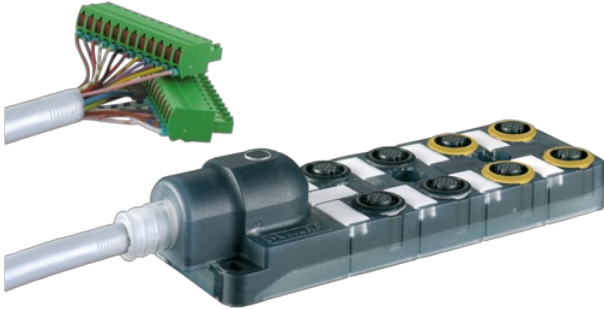

EXACT12 SAFETY, FIX. CABLE, P1-4 M12 5POLE LED,

P5-8 M12 4/3-pol 1:1 no LED, 15m PUR/PVC

PUR/PVC

15.0 m

[Link to Product](#)**Illustration**

Product may differ from Image

**Technical Data**

Operating voltage	24 V DC
Operating current per contact	max. 4 A
Locking of ports	Screw thread (M12×1 mm)
Protection	IP65/IP67
Housing	Plastic, flame retardant

General data

Temperature range	-20...+60 °C, depending on cable quality
-------------------	--

Cables

No./diameter of wires	20× 0.34 + 3× 0.75 mm ²
Wire isolation	PVC
C-track properties	2 Mio.

Outer Ø	10.0 mm ±5%
Cable number	407
Jacket Color	gray
Temperature range (fixed)	-30...+80 °C
Temperature range (mobile)	-5...+60 °C
Bend radius (fixed)	10× outer Ø
Bend radius (moving)	12× outer Ø
Material (jacket)	PUR/PVC (UL/CSA)

Contact Layout

PIN 1	(+) port 1...4
PIN 2	(NC)/(S2) port 1...4; (S1) port 5...8
PIN 3	(-) port 1...4; (S2) port 5...8
PIN 4	(NO)/(S1) port 1...4; (S3) port 5...8
PIN 5	(Earth)
LED (green): Power / LED (yellow): (S1) / LED (white): Signal (S2) port 1...4	