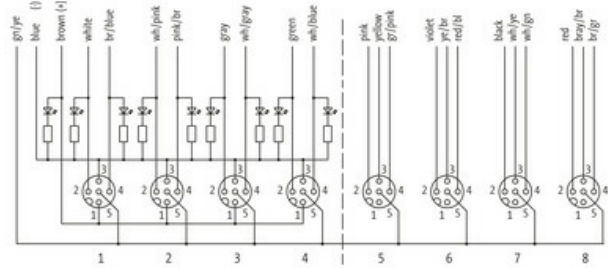

EXACT12 SAFETY, FIX. CABLE, P1-4 M12 5POLE LED,

P5-8 M12 4/3-pol 1:1 no LED, 15m PUR/PVC

PUR/PVC

15.0 m

[Link to Product](#)**Illustration**

Product may differ from Image

**Technical Data**

Operating voltage	24 V DC
Operating current per contact	max. 4 A
Locking of ports	Screw thread (M12×1 mm)
Protection	IP65/IP67
Housing	Plastic, flame retardant

General data

Temperature range	-20...+60 °C, depending on cable quality
-------------------	--

Cables

No./diameter of wires	20× 0.34 + 3× 0.75 mm ²
Wire isolation	PVC
C-track properties	2 Mio.

Outer Ø	10.0 mm ±5%
Cable number	407
Jacket Color	gray
Temperature range (fixed)	-30...+80 °C
Temperature range (mobile)	-5...+60 °C
Bend radius (fixed)	10× outer Ø
Bend radius (moving)	12× outer Ø
Material (jacket)	PUR/PVC (UL/CSA)

Contact Layout

PIN 1	(+) port 1...4
PIN 2	(NC)/(S2) port 1...4; (S1) port 5...8
PIN 3	(-) port 1...4; (S2) port 5...8
PIN 4	(NO)/(S1) port 1...4; (S3) port 5...8
PIN 5	(Earth)
LED (green): Power / LED (yellow): (S1) / LED (white): Signal (S2) port 1...4	