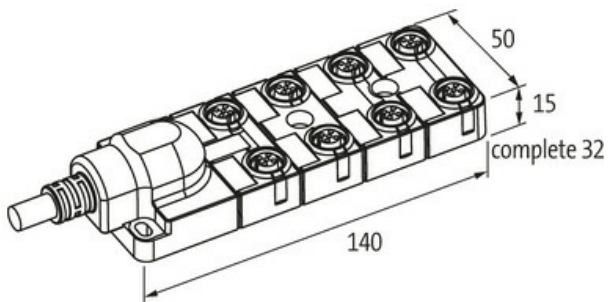

EXACT12 SAFETY, FIX. CABLE, P1-4 M12 5POLE LED,

P5-8 M12 4/3-pol 1:1 no LED, 15m PUR/PVC

PUR/PVC

15.0 m

[Link to Product](#)**Illustration**

Product may differ from Image

**Technical Data**

Operating voltage	24 V DC
Operating current per contact	max. 4 A
Locking of ports	Screw thread (M12×1 mm)
Protection	IP65/IP67
Housing	Plastic, flame retardant

General data

Temperature range	-20...+60 °C, depending on cable quality
-------------------	--

Cables

No./diameter of wires	20× 0.34 + 3× 0.75 mm ²
Wire isolation	PVC
C-track properties	2 Mio.

Outer Ø	10.0 mm ±5%
Cable number	407
Jacket Color	gray
Temperature range (fixed)	-30...+80 °C
Temperature range (mobile)	-5...+60 °C
Bend radius (fixed)	10× outer Ø
Bend radius (moving)	12× outer Ø
Material (jacket)	PUR/PVC (UL/CSA)

Contact Layout

PIN 1	(+) port 1...4
PIN 2	(NC)/(S2) port 1...4; (S1) port 5...8
PIN 3	(-) port 1...4; (S2) port 5...8
PIN 4	(NO)/(S1) port 1...4; (S3) port 5...8
PIN 5	(Earth)
LED (green): Power / LED (yellow): (S1) / LED (white): Signal (S2) port 1...4	