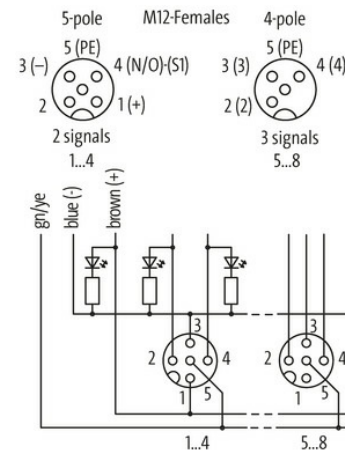

EXACT12 SAFETY, FIX. CABLE, P1-4 M12 5POLE LED,

P5-8 M12 4/3-pol 1:1 no LED, 15m PUR/PVC

PUR/PVC

15.0 m

[Link to Product](#)**Illustration**

Product may differ from Image

**Technical Data**

Operating voltage	24 V DC
Operating current per contact	max. 4 A
Locking of ports	Screw thread (M12×1 mm)
Protection	IP65/IP67
Housing	Plastic, flame retardant

General data

Temperature range	-20...+60 °C, depending on cable quality
-------------------	--

Cables

No./diameter of wires	20× 0.34 + 3× 0.75 mm ²
Wire isolation	PVC
C-track properties	2 Mio.

Outer Ø	10.0 mm ±5%
Cable number	407
Jacket Color	gray
Temperature range (fixed)	-30...+80 °C
Temperature range (mobile)	-5...+60 °C
Bend radius (fixed)	10× outer Ø
Bend radius (moving)	12× outer Ø
Material (jacket)	PUR/PVC (UL/CSA)

Contact Layout

PIN 1	(+) port 1...4
PIN 2	(NC)/(S2) port 1...4; (S1) port 5...8
PIN 3	(-) port 1...4; (S2) port 5...8
PIN 4	(NO)/(S1) port 1...4; (S3) port 5...8
PIN 5	(Earth)
LED (green): Power / LED (yellow): (S1) / LED (white): Signal (S2) port 1...4	