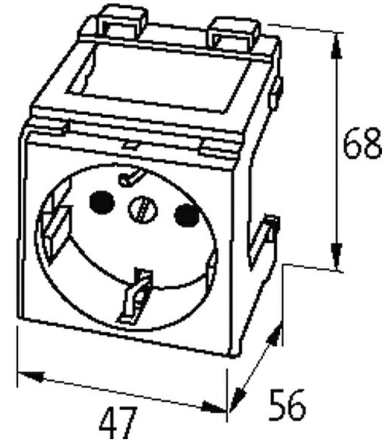

MODLINK MSVD CABINET POWER OUTLETS

NEMA5-15/USA 125V AC / 15 A, screw terminals

USA (NEMA 5-15) white
Screw terminals[Link to Product](#)**Illustration**

Product may differ from Image

General data

Dimensions H×W×D 68×47×56 mm

USA

Operating voltage	125 V AC
Operating current	15 A
No. of poles	2 + PE
Connection	Screw terminals: max. 2× 2.5 mm ² (AWG 14)
Mounting method	DIN-rail mountable (EN 60715)

Commercial data

country of origin	HU
customs tariff number	85366990
EAN	4048879031349
eClass	27143423
Packaging unit	1