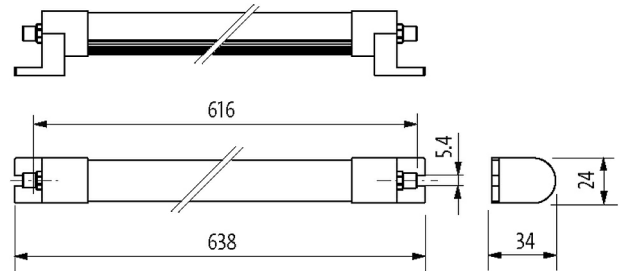

Modlight Illumix Slim Line C16W

LED machine lamp, IP54, 24VDC, 2xM8 connection

Modlight Illumix Slim Line C
16 W
expandability

Link to Product

Illustration

Product may differ from Image

Technical Data

Operating voltage	24 V DC (21.6...27.6 V DC)
No. of poles	4-pole
Coding	A-coded
Connection	M8 (male)
Luminaire light yield	approx. 105 lm/W
Luminaire light current	approx. 1680 lm
Color reproduction (Ra)	> 80
Light color	Daylight white, approx. 5500 K
Lighting angle	> 120°
Input current	16 W

General data

Mounting method	rotatable
Temperature range	-30...+50 °C
Material (housing)	Anodized aluminum
Material (light cover)	Diffuse polystyrene (PS)
Installation altitude	Operation up to 2 000 m
Vibration stress	2...9 Hz/10 mm; 9...200 Hz/3 g
Screw head-Ø	max. 12 mm/M5
Relative humidity	5...95%
Protection	IP54
Dimensions H×W×D	34×638×24 mm (1.34×25.12×0.94 in)
Shock load	50 g, 11 ms