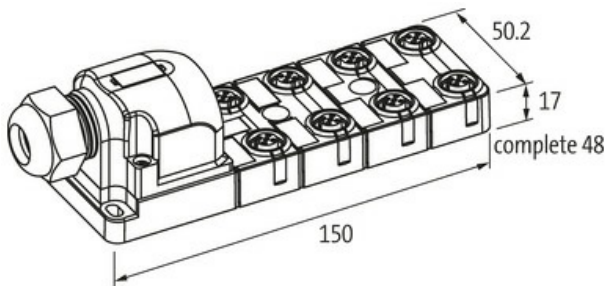

**EXACT12, 8XM12, 5-POLE, CAP, PLUG. SCREW TERM.**

Self wireable, no LED

8-way, 5-pole

without LED, up to 125 V AC/DC

Screw plug-in terminals

Plastic housings with good resistance against chemicals and oils.

The resistance to aggressive media should be individually tested for your application. Further details on request.

Further cable lengths on request.

[Link to Product](#)**Illustration**

M12 Females 5-pole

for 2 signals per port

Product may differ from Image

**Technical Data**

Operating voltage	125 V AC/DC
Operating current per contact	max. 4 A
Connection	Screw plug-in terminals: max. 1.5 mm <sup>2</sup> (AWG 16)
Protection	IP65/IP67
Housing	Plastic, flame retardant
Total current	max. 8 A