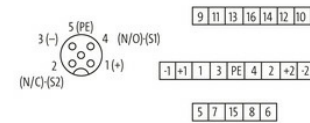

**EXACT12, 8XM12, 5-POLE, CAP, PLUG. SCREW TERM.**

Self wireable, no LED

8-way, 5-pole

without LED, up to 125 V AC/DC

Screw plug-in terminals

Plastic housings with good resistance against chemicals and oils.

The resistance to aggressive media should be individually tested for your application. Further details on request.

Further cable lengths on request.

[Link to Product](#)**Illustration**

M12 Females 5-pole