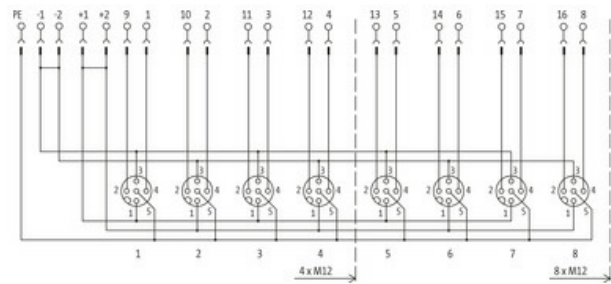

**EXACT12, 8XM12, 5-POLE, CAP, PLUG. SCREW TERM.**

Self wireable, no LED

8-way, 5-pole

without LED, up to 125 V AC/DC

Screw plug-in terminals

Plastic housings with good resistance against chemicals and oils.

The resistance to aggressive media should be individually tested for your application. Further details on request.

Further cable lengths on request.

[Link to Product](#)**Illustration**

M12 Females 5-pole

for 2 signals per port

Product may differ from Image

**Technical Data**

Operating voltage	125 V AC/DC
Operating current per contact	max. 4 A
Connection	Screw plug-in terminals: max. 1.5 mm <sup>2</sup> (AWG 16)
Protection	IP65/IP67
Housing	Plastic, flame retardant
Total current	max. 8 A

**General data**

Temperature range	-20...+70 °C
-------------------	--------------

**Contact Layout**

PIN 1	(+)
PIN 2	(NC)/(S2)
PIN 3	(-)
PIN 4	(NO)/(S1)

The information in this brochure has been compiled with the utmost care.