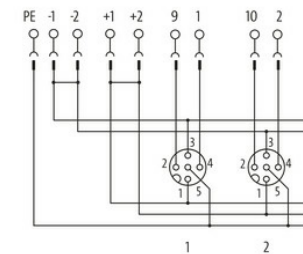

**EXACT12, 8XM12, 5-POLE, CAP, PLUG. SCREW TERM.**

Self wireable, no LED

8-way, 5-pole

without LED, up to 125 V AC/DC

Screw plug-in terminals

Plastic housings with good resistance against chemicals and oils.

The resistance to aggressive media should be individually tested for your application. Further details on request.

Further cable lengths on request.

[Link to Product](#)**Illustration**

M12 Females 5-pole

for 2 signals per port

Product may differ from Image

**Technical Data**

Operating voltage	125 V AC/DC
Operating current per contact	max. 4 A
Connection	Screw plug-in terminals: max. 1.5 mm <sup>2</sup> (AWG 16)
Protection	IP65/IP67
Housing	Plastic, flame retardant
Total current	max. 8 A

**General data**

Temperature range	-20...+70 °C
-------------------	--------------

**Contact Layout**

PIN 1	(+)
PIN 2	(NC)/(S2)
PIN 3	(-)
PIN 4	(NO)/(S1)

The information in this brochure has been compiled with the utmost care.