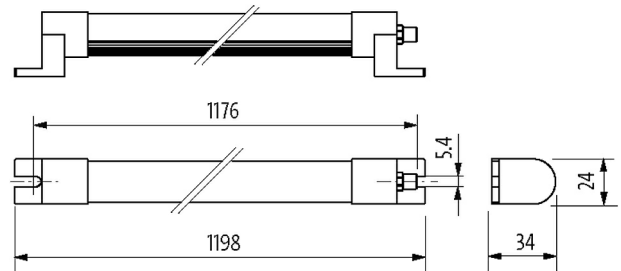

Modlight Illumix Slim Line 32W

LED machine lamp, IP54, 24VDC, M8 connection

Modlight Illumix Slim Line
32 W

Link to Product

Illustration

Product may differ from Image

Technical Data

Operating voltage	24 V DC (21.6...27.6 V DC)
No. of poles	4-pole
Coding	A-coded
Connection	M8 (male)
Luminaire light yield	approx. 105 lm/W
Luminaire light current	approx. 3360 lm
Color reproduction (Ra)	> 80
Light color	Daylight white, approx. 5500 K
Lighting angle	> 120°
Input current	32 W

General data

Mounting method	rotatable
Temperature range	-30...+50 °C
Material (housing)	Anodized aluminum
Material (light cover)	Diffuse polystyrene (PS)
Installation altitude	Operation up to 2 000 m
Vibration stress	2...9 Hz/10 mm; 9...200 Hz/3 g
Screw head-Ø	max. 12 mm/M5
Relative humidity	5...95%
Protection	IP54
Dimensions H×W×D	34×1198×24 mm (1.34×47.17×0.94 in)
Shock load	50 g, 11 ms

Commercial data

country of origin	DE
customs tariff number	94054231
EAN	4048879670777

eClass	27110306
Packaging unit	1.000
