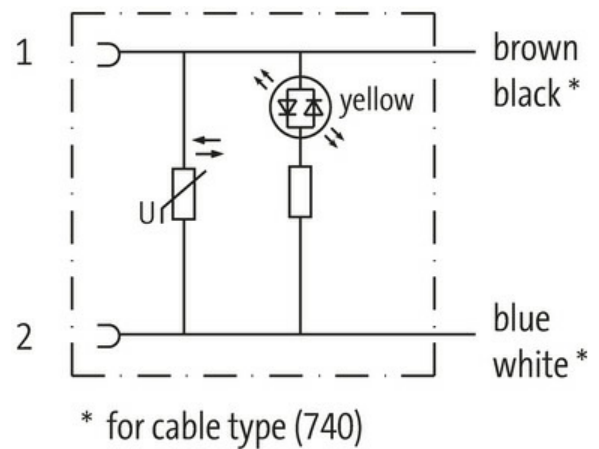

Valve plug MJC 0° with cable LED+VDR

PUR 2x0.75 bk 1.5m

Female straight
10...24 V AC/30 V DC
LED and VDR

Plastic housings with good resistance against chemicals and oils.

The resistance to aggressive media should be individually tested for your application. Further details on request.

Further cable lengths on request.

[Link to Product](#)**Illustration**

Product may differ from Image

Form

Form 70061

Technical Data

Operating voltage	10...24 V AC/30 V DC
Rated surge voltage	0.8 kV
Operating current per contact	max. 4 A
Current consumption	approx. 12 mA
LED display	(yellow)
Protection	IP65 inserted and tightened (EN 60529)

Housing Black plastic, flame retardant

General data

Temperature range -25...+85 °C, depending on cable quality

Cables

Cable identification	750
Approval (cable)	CE conform
Cable weight [g/m]	48,4 g
Material (wire)	Cu wire, bare
Resistor (core)	max. 26 Ω/km (20 °C)
Single wire Ø (core)	0.2 mm
Construction (core)	24× 0.2 mm (multi-strand wire class 5)
Diameter (core)	2× 0.75 mm ²
AWG	similar to AWG 18
Material (wire isolation)	PVC
Color/numbering of wires	br, bl
Stranding combination	2 wires twisted
Shield	no
Material (jacket)	PUR/PVC
Outer-Ø (jacket)	5.9 mm ±5%
Color (jacket)	black
chemical resistance	good resistance to oil, gasoline and chemicals
Nominal voltage	300 V AC
Test voltage	2000 V AC
Temperature range (fixed)	-40...+80 °C
Temperature range (mobile)	-5...+80 °C
Bend radius (moving)	15× outer Ø