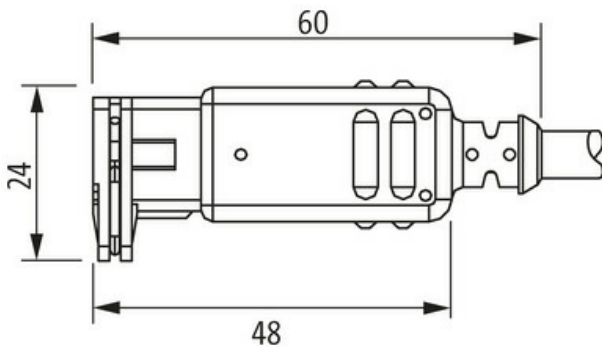

Valve plug MJC 0° with cable LED+VDR

PUR 2x0.75 bk 1.5m

Female straight
10...24 V AC/30 V DC
LED and VDR

Plastic housings with good resistance against chemicals and oils.

The resistance to aggressive media should be individually tested for your application. Further details on request.

Further cable lengths on request.

[Link to Product](#)**Illustration**

Product may differ from Image

Form

Form 70061

Technical Data

Operating voltage	10...24 V AC/30 V DC
Rated surge voltage	0.8 kV
Operating current per contact	max. 4 A
Current consumption	approx. 12 mA
LED display	(yellow)
Protection	IP65 inserted and tightened (EN 60529)

Housing Black plastic, flame retardant

General data

Temperature range -25...+85 °C, depending on cable quality

Cables

Cable identification	750
Approval (cable)	CE conform
Cable weight [g/m]	48,4 g
Material (wire)	Cu wire, bare
Resistor (core)	max. 26 Ω/km (20 °C)
Single wire Ø (core)	0.2 mm
Construction (core)	24× 0.2 mm (multi-strand wire class 5)
Diameter (core)	2× 0.75 mm ²
AWG	similar to AWG 18
Material (wire isolation)	PVC
Color/numbering of wires	br, bl
Stranding combination	2 wires twisted
Shield	no
Material (jacket)	PUR/PVC
Outer-Ø (jacket)	5.9 mm ±5%
Color (jacket)	black
chemical resistance	good resistance to oil, gasoline and chemicals
Nominal voltage	300 V AC
Test voltage	2000 V AC
Temperature range (fixed)	-40...+80 °C
Temperature range (mobile)	-5...+80 °C
Bend radius (moving)	15× outer Ø