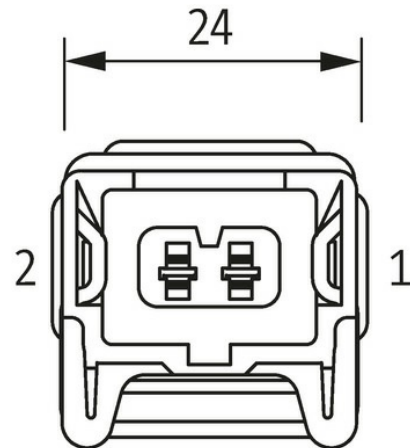

Valve plug MJC 0° with cable LED+VDR

PUR 2x0.75 bk 1.5m

Female straight
10...24 V AC/30 V DC
LED and VDR

Plastic housings with good resistance against chemicals and oils.

The resistance to aggressive media should be individually tested for your application. Further details on request.

Further cable lengths on request.

[Link to Product](#)**Illustration**

Product may differ from Image

Form

Form 70061

Technical Data

Operating voltage	10...24 V AC/30 V DC
Rated surge voltage	0.8 kV
Operating current per contact	max. 4 A
Current consumption	approx. 12 mA
LED display	(yellow)
Protection	IP65 inserted and tightened (EN 60529)

Housing Black plastic, flame retardant

General data

Temperature range -25...+85 °C, depending on cable quality

Cables

Cable identification	750
Approval (cable)	CE conform
Cable weight [g/m]	48,4 g
Material (wire)	Cu wire, bare
Resistor (core)	max. 26 Ω/km (20 °C)
Single wire Ø (core)	0.2 mm
Construction (core)	24× 0.2 mm (multi-strand wire class 5)
Diameter (core)	2× 0.75 mm ²
AWG	similar to AWG 18
Material (wire isolation)	PVC
Color/numbering of wires	br, bl
Stranding combination	2 wires twisted
Shield	no
Material (jacket)	PUR/PVC
Outer-Ø (jacket)	5.9 mm ±5%
Color (jacket)	black
chemical resistance	good resistance to oil, gasoline and chemicals
Nominal voltage	300 V AC
Test voltage	2000 V AC
Temperature range (fixed)	-40...+80 °C
Temperature range (mobile)	-5...+80 °C
Bend radius (moving)	15× outer Ø