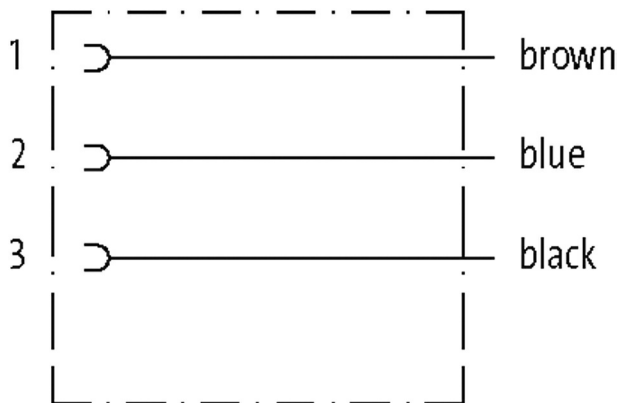

Valve plug SuperSeal female 3-pol. with cable

PUR 3x0.75 bk 5m

Xtreme - Outdoor

Male straight

max. 24 V DC

3-pole

without components

without cable sleeves

Link to Product

Illustration

Male
female contacts

Product may differ from Image

Form

Form 73081

Technical Data

Operating voltage	max. 24 V DC
Rated surge voltage	1.5 kV
Operating current per contact	max. 8 A
No. of poles	3-pole
LED display	no
Locking of ports	Snap-in connector
Protection	IP67 inserted and tightened (EN 60529)
Material	PUR
suitable for corrugated tube (internal Ø)	11 mm
Housing	AMP SuperSeal 1.5, black plastic
Additional suppressor	without components