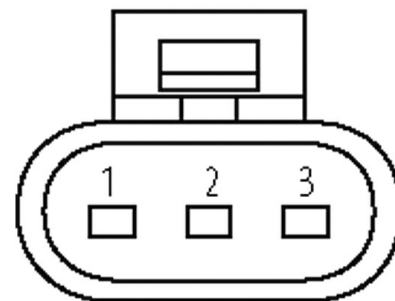

Link to Product

Illustration

Male
female contacts

Product may differ from Image

Form

Form 73081

Technical Data

Operating voltage	max. 24 V DC
Rated surge voltage	1.5 kV
Operating current per contact	max. 8 A
No. of poles	3-pole
LED display	no
Locking of ports	Snap-in connector
Protection	IP67 inserted and tightened (EN 60529)
Material	PUR
suitable for corrugated tube (internal Ø)	11 mm
Housing	AMP SuperSeal 1.5, black plastic
Additional suppressor	without components