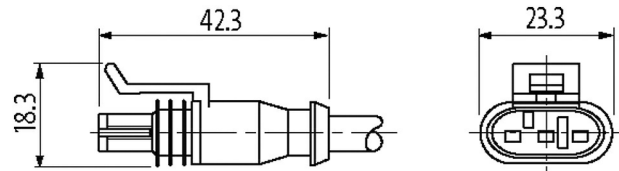

Valve plug SuperSeal female 3-pol. with cable

PUR 3x0.75 bk 5m

Xtreme - Outdoor

Male straight

max. 24 V DC

3-pole

without components

without cable sleeves

Link to Product

Illustration

Male
female contacts

Product may differ from Image

Form

Form 73081

Technical Data

Operating voltage	max. 24 V DC
Rated surge voltage	1.5 kV
Operating current per contact	max. 8 A
No. of poles	3-pole
LED display	no
Locking of ports	Snap-in connector
Protection	IP67 inserted and tightened (EN 60529)
Material	PUR
suitable for corrugated tube (internal Ø)	11 mm
Housing	AMP SuperSeal 1.5, black plastic
Additional suppressor	without components

Mounting method	inserted
Material (contact)	Copper alloy
Material (contact surface)	Sn
Material (gasket)	Silicon
Pollution Degree	3
Temperature range	-40...+125 °C, depending on cable quality

Cables

Cable number	513
No./diameter of wires	3× 0.75 mm ²
Wire isolation	PP (br, bl, bk)
C-track properties	4 Mio.
Jacket Color	black
Material (jacket)	PUR (UL)
Outer Ø	5.3 mm ±5%
Bend radius (moving)	10× outer Ø
Temperature range (fixed)	-40...+80 °C
Temperature range (mobile)	-25...+80 °C