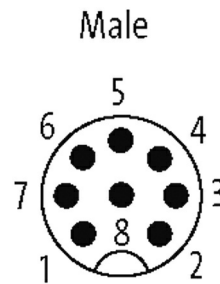

Modlight70 Pro connecting modul 8 pole M12

downward, Input 24VDC

Basic
with M12 connection
Outlet on the bottom
Connection cables are in the online shop under "Connection Technology".

Link to Product**Illustration**

PIN 1: +
PIN 2: LED (red)
PIN 3: -
PIN 4: LED (clear)
PIN 5: LED (yellow)
PIN 6: LED (blue)
PIN 7: LED (green)
PIN 8: Continuous alarm

Product may differ from Image

Technical Data

Operating voltage	24 V DC (21.6...26.4 V DC)
-------------------	----------------------------

General data

Temperature range	-30...+60 °C
Housing	Black plastic
Protection	IP65 inserted and tightened (EN 60529)
Connection	M12 (8-pole)
Dimensions H×W×D	140×70×70 mm

Commercial data

country of origin	CZ
customs tariff number	85319000
EAN	4048879758871
eClass	27371232
Packaging unit	1.000