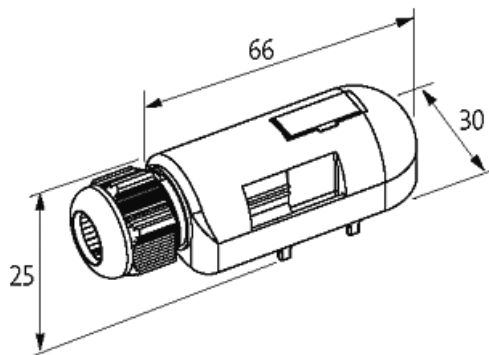

PRE-WIRED CAP FOR EXACT8, 4XM8, 4-POL

10.0m PUR 8x0,34+2x0,75, UL/CSA

for 4-way distribution box, 4-pole

Further cable lengths on request.

Plastic housings with good resistance against chemicals and oils.

The resistance to aggressive media should be individually tested for your application. Further details on request.

3.0 m

[Link to Product](#)**Illustration**

M8-Females 4-pole

 4 (S1) 2 (S2)
 3 (-) 1 (+)
 

for 2 signals per port 1 2

Product may differ from Image

**Technical Data**

Total current	max. 8 A
Housing	Plastic, flame retardant

General data

Temperature range	-20...+80 °C, depending on cable quality
-------------------	--

Cables

Cable number	360
No./diameter of wires	8 x 0.34 + 2 x 0.75 mm ²

Wire isolation	TPE (brgn, whgn, rdbl, grpk, gr, ye, gn, wh+br, bl)
C-track properties	5 Mio.
Jacket Color	gray
Material (jacket)	PUR (UL/CSA)
Outer Ø	9.2 mm ±5%
Bend radius (fixed)	5× outer Ø
Bend radius (moving)	10× outer Ø
Temperature range (fixed)	-40...+80 °C
Temperature range (mobile)	-5...+60 °C
Color (jacket)	gray