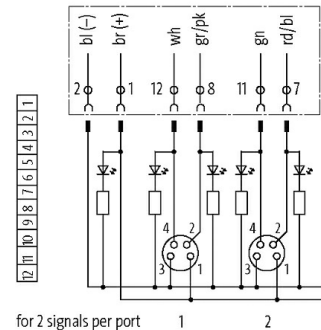

PRE-WIRED CAP FOR EXACT8, 4XM8, 4-POL

10.0m PUR 8x0,34+2x0,75, UL/CSA

for 4-way distribution box, 4-pole

Further cable lengths on request.

Plastic housings with good resistance against chemicals and oils.

The resistance to aggressive media should be individually tested for your application. Further details on request.

3.0 m

[Link to Product](#)**Illustration**

M8-Females 4-pole

 4 (S1) 2 (S2)
 3 (-) 1 (+)
 

for 2 signals per port 1 2

Product may differ from Image

**Technical Data**

Total current	max. 8 A
Housing	Plastic, flame retardant

General data

Temperature range	-20...+80 °C, depending on cable quality
-------------------	--

Cables

Cable number	360
No./diameter of wires	8 x 0.34 + 2 x 0.75 mm ²

Wire isolation	TPE (brgn, whgn, rdbl, grpk, gr, ye, gn, wh+br, bl)
C-track properties	5 Mio.
Jacket Color	gray
Material (jacket)	PUR (UL/CSA)
Outer Ø	9.2 mm ±5%
Bend radius (fixed)	5× outer Ø
Bend radius (moving)	10× outer Ø
Temperature range (fixed)	-40...+80 °C
Temperature range (mobile)	-5...+60 °C
Color (jacket)	gray