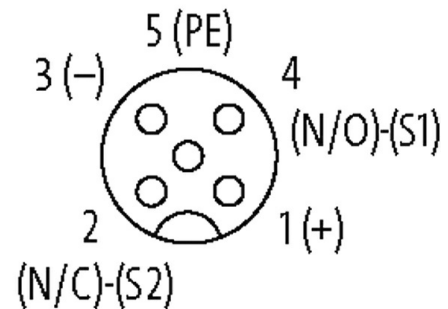

**MVP XTREME 8XM12, 5-POLE, FIXED CABLE**

20m PUR, 16x0.5+3x1.0, bl halogen free UL/CSA

3.0 m

[Link to Product](#)**Illustration****M12 Females 5-pole**

Product may differ from Image

**Technical Data**

Operating voltage	24 V DC
Operating current per contact	max. 4 A
Locking of ports	Screw thread (M12x1 mm)
Protection	IP65, IP67, IP68
Housing	Plastic housing

**General data**

Temperature range	-30...+85 °C
-------------------	--------------

**Cables**

No./diameter of wires	16x 0.5 + 3x 1.0 mm <sup>2</sup>
Wire isolation	TPE (grpk, wh, rdbr, gn, whgn, ye, brgn, gr, whye, pk, yebr, rd, whgr, bk, grbr, vi, br, bl, gnye)
C-track properties	5 Mio.
Outer Ø	11.5 mm ±5%
Cable number	456
Approval (cable)	UL (AWM-Style 20233), CSA
Material (wire)	Cu wire, bare
Jacket Color	black
Temperature range (fixed)	-40...+80 °C

Temperature range (mobile)	-5...+80 °C
Bend radius (fixed)	5× outer Ø
Bend radius (moving)	10× outer Ø
Torsion stress	0.5 Mio. ±180°/m
Material (jacket)	PUR (UL/CSA)

**Contact Layout**

PIN 1	(+)
PIN 2	(NC)/(S2)
PIN 3	(-)
PIN 4	(NO)/(S1)
PIN 5	(Earth)

LED (green): Power / LED (yellow): (S1) / LED (white): Signal (S2)

**Commercial data**

country of origin	CZ
customs tariff number	85444290
EAN	4048879315319
eClass	27143423
Packaging unit	1.000