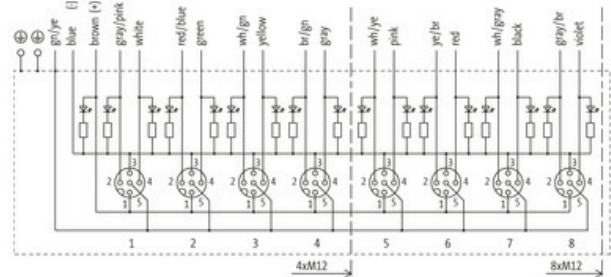

**MVP XTREME 8XM12, 5-POLE, FIXED CABLE**

20m PUR, 16x0.5+3x1.0, bl halogen free UL/CSA

3.0 m

[Link to Product](#)**Illustration****M12 Females 5-pole**

Product may differ from Image

**Technical Data**

Operating voltage	24 V DC
Operating current per contact	max. 4 A
Locking of ports	Screw thread (M12x1 mm)
Protection	IP65, IP67, IP68
Housing	Plastic housing

**General data**

Temperature range	-30...+85 °C
-------------------	--------------

**Cables**

No./diameter of wires	16x 0.5 + 3x 1.0 mm <sup>2</sup>
Wire isolation	TPE (grpk, wh, rdbr, gn, whgn, ye, brgn, gr, whye, pk, yebr, rd, whgr, bk, grbr, vi, br, bl, gnye)
C-track properties	5 Mio.
Outer Ø	11.5 mm ±5%
Cable number	456
Approval (cable)	UL (AWM-Style 20233), CSA
Material (wire)	Cu wire, bare
Jacket Color	black
Temperature range (fixed)	-40...+80 °C

Temperature range (mobile)	-5...+80 °C
Bend radius (fixed)	5× outer Ø
Bend radius (moving)	10× outer Ø
Torsion stress	0.5 Mio. ±180°/m
Material (jacket)	PUR (UL/CSA)

**Contact Layout**

PIN 1	(+)
PIN 2	(NC)/(S2)
PIN 3	(-)
PIN 4	(NO)/(S1)
PIN 5	(Earth)

LED (green): Power / LED (yellow): (S1) / LED (white): Signal (S2)

**Commercial data**

country of origin	CZ
customs tariff number	85444290
EAN	4048879315319
eClass	27143423
Packaging unit	1.000