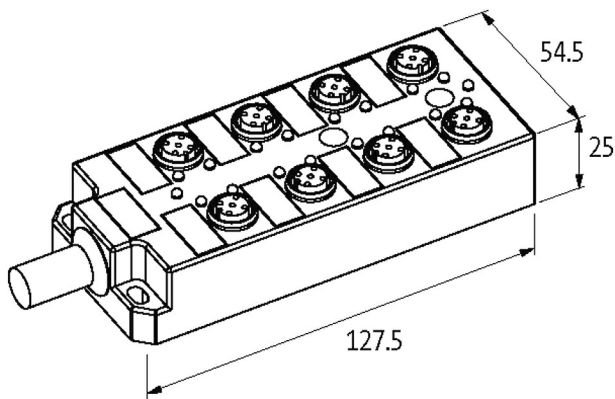

**MVP XTREME 8XM12, 5-POLE, FIXED CABLE**

20m PUR, 16x0.5+3x1.0, bl halogen free UL/CSA

3.0 m

[Link to Product](#)**Illustration****M12 Females 5-pole**

Product may differ from Image

**Technical Data**

Operating voltage	24 V DC
Operating current per contact	max. 4 A
Locking of ports	Screw thread (M12x1 mm)
Protection	IP65, IP67, IP68
Housing	Plastic housing

**General data**

Temperature range	-30...+85 °C
-------------------	--------------

**Cables**

No./diameter of wires	16x 0.5 + 3x 1.0 mm <sup>2</sup>
Wire isolation	TPE (grpk, wh, rdbr, gn, whgn, ye, brgn, gr, whye, pk, yebr, rd, whgr, bk, grbr, vi, br, bl, gnye)
C-track properties	5 Mio.
Outer Ø	11.5 mm ±5%
Cable number	456
Approval (cable)	UL (AWM-Style 20233), CSA
Material (wire)	Cu wire, bare
Jacket Color	black
Temperature range (fixed)	-40...+80 °C

Temperature range (mobile)	-5...+80 °C
Bend radius (fixed)	5× outer Ø
Bend radius (moving)	10× outer Ø
Torsion stress	0.5 Mio. ±180°/m
Material (jacket)	PUR (UL/CSA)

**Contact Layout**

PIN 1	(+)
PIN 2	(NC)/(S2)
PIN 3	(-)
PIN 4	(NO)/(S1)
PIN 5	(Earth)

LED (green): Power / LED (yellow): (S1) / LED (white): Signal (S2)

**Commercial data**

country of origin	CZ
customs tariff number	85444290
EAN	4048879315319
eClass	27143423
Packaging unit	1.000