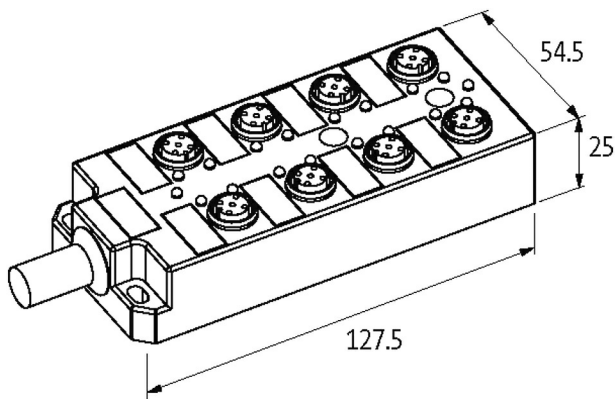

**MVP XTREME 8XM12, 4 POLE FIXED CABLE**

20m PUR, 8x0.5+3x1.0, bl halogen free UL/CSA

20.0 m

[Link to Product](#)**Illustration****M12 Females 4-pole**

Product may differ from Image

**Technical Data**

Operating voltage	24 V DC
Operating current per contact	max. 4 A
Locking of ports	Screw thread (M12x1 mm) recommended torque 0.6 Nm, self-securing
Protection	IP65, IP67, IP68
Housing	Plastic housing

**General data**

Temperature range	-30...+85 °C
-------------------	--------------

**Cables**

No./diameter of wires	8x 0.5 + 3x 1.0 mm <sup>2</sup>
C-track properties	2 Mio.
Outer Ø	8.3 mm ±5%
Cable number	445
Approval (cable)	UL (AWM-Style 20233), CSA
Jacket Color	black
Temperature range (fixed)	-40...+80 °C
Temperature range (mobile)	-40...+60 °C

Bend radius (fixed)	5× outer Ø
Bend radius (moving)	10× outer Ø
Torsion stress	0.5 Mio. ±180°/m
Material (jacket)	PUR (UL/CSA)

**Contact Layout**

PIN 1	(+)
PIN 3	(-)
PIN 4	(NO)/(S1)
PIN 5	(Earth)
	LED (green): Power / LED (yellow): (S1)