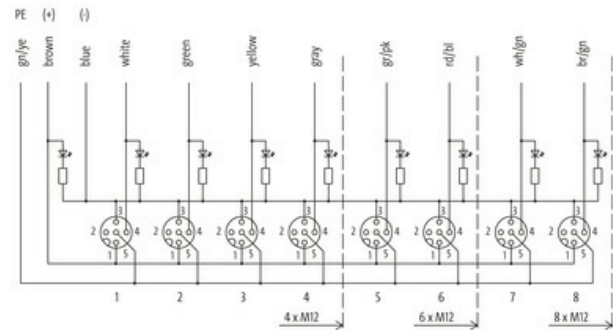

**MVP XTREME 8XM12, 4 POLE FIXED CABLE**

20m PUR, 8x0.5+3x1.0, bl halogen free UL/CSA

20.0 m

[Link to Product](#)**Illustration****M12 Females 4-pole**

Product may differ from Image

**Technical Data**

Operating voltage	24 V DC
Operating current per contact	max. 4 A
Locking of ports	Screw thread (M12x1 mm) recommended torque 0.6 Nm, self-securing
Protection	IP65, IP67, IP68
Housing	Plastic housing

**General data**

Temperature range	-30...+85 °C
-------------------	--------------

**Cables**

No./diameter of wires	8x 0.5 + 3x 1.0 mm <sup>2</sup>
C-track properties	2 Mio.
Outer Ø	8.3 mm ±5%
Cable number	445
Approval (cable)	UL (AWM-Style 20233), CSA
Jacket Color	black
Temperature range (fixed)	-40...+80 °C
Temperature range (mobile)	-40...+60 °C

Bend radius (fixed)	5× outer Ø
Bend radius (moving)	10× outer Ø
Torsion stress	0.5 Mio. ±180°/m
Material (jacket)	PUR (UL/CSA)

**Contact Layout**

PIN 1	(+)
PIN 3	(-)
PIN 4	(NO)/(S1)
PIN 5	(Earth)
	LED (green): Power / LED (yellow): (S1)