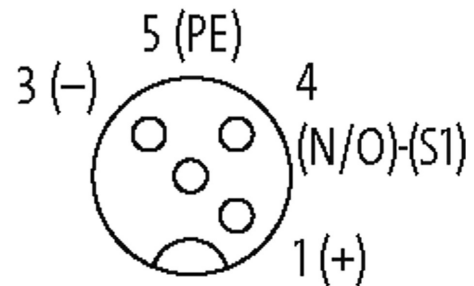

**MVP XTREME 8XM12, 4 POLE FIXED CABLE**

20m PUR, 8x0.5+3x1.0, bl halogen free UL/CSA

20.0 m

[Link to Product](#)**Illustration****M12 Females 4-pole**

Product may differ from Image

**Technical Data**

Operating voltage	24 V DC
Operating current per contact	max. 4 A
Locking of ports	Screw thread (M12x1 mm) recommended torque 0.6 Nm, self-securing
Protection	IP65, IP67, IP68
Housing	Plastic housing

**General data**

Temperature range	-30...+85 °C
-------------------	--------------

**Cables**

No./diameter of wires	8x 0.5 + 3x 1.0 mm <sup>2</sup>
C-track properties	2 Mio.
Outer Ø	8.3 mm ±5%
Cable number	445
Approval (cable)	UL (AWM-Style 20233), CSA
Jacket Color	black
Temperature range (fixed)	-40...+80 °C
Temperature range (mobile)	-40...+60 °C