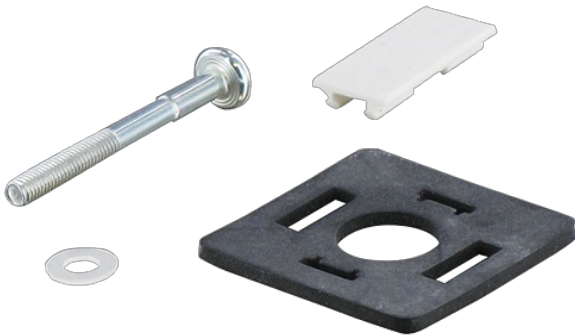

SPARE PARTS KIT F. MSUD VALVE PLUG FORM CI 9.4 MM

Accessories set

1 × flat gasket

1 × label plate

1 × isolation plate

1 × fixing screw

[Link to Product](#)**Illustration**

Product may differ from Image