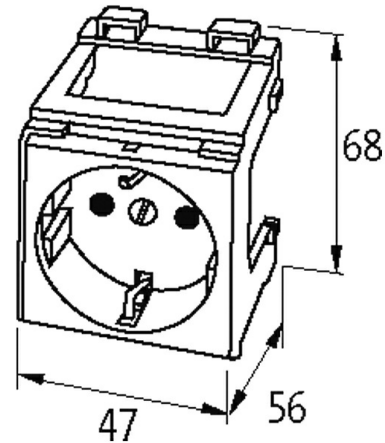

MODLINK MSVD CABINET POWER OUTLETS

Great Britain/BS orange 250V AC / 13 A

England (orange)

Screw terminals

[Link to Product](#)**Illustration**

Product may differ from Image

Technical Data

Operating voltage	250 V AC
Operating current	13 A

General data

Mounting method	DIN-rail mountable (EN 60715)
Connection	Screw terminals: max. 2× 4 mm ² (AWG 12)
Dimensions H×W×D	68×47×56 mm

Commercial data

country of origin	HU
customs tariff number	85366990
EAN	4048879031226
eClass	27143423
Packaging unit	1