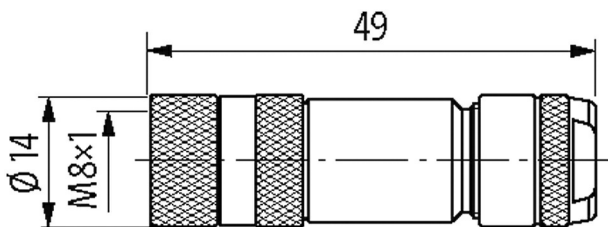

M8 FEMALE 0° SHIELDED WIREABLE SCREW TERM.4-pol. 0,14...0.5mm²

Female straight
M8, 4-pole
shielded
Screw terminals
Connection cross section: 0.14...0.5 mm²

[Link to Product](#)**Illustration**

Female

Product may differ from Image

Form

Form 08671

Technical Data

Operating voltage	max. 60 V
Rated surge voltage	1.5 kV
Operating current per contact	max. 4 A
Material group	III
Connection cross section	0.14...0.5 mm ²
Sealing range (cable Ø)	4...5.5 mm
Protection	IP67 inserted and tightened (EN 60529)
Over voltage category	III

General data

Pollution Degree	3
Temperature range	-40...+85 °C
Material (contact)	Gold plated bronze

The information in this brochure has been compiled with the utmost care.
Liability for the correctness completeness and topicality of the information is restricted to gross negligence. Version: 03/22

Dimensions H×W×D 49×14×14 mm

Commercial data

country of origin	DE
customs tariff number	85366990
EAN	4048879224468
eClass	27279221
Packaging unit	1