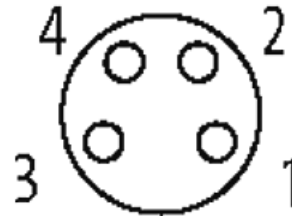

M8 FEMALE 0° SHIELDED WIREABLE SCREW TERM.4-pol. 0,14...0.5mm²

Female straight
M8, 4-pole
shielded
Screw terminals
Connection cross section: 0.14...0.5 mm²

[Link to Product](#)**Illustration**

Female

Product may differ from Image

Form

Form 08671

Technical Data

Operating voltage	max. 60 V
Rated surge voltage	1.5 kV
Operating current per contact	max. 4 A
Material group	III
Connection cross section	0.14...0.5 mm ²
Sealing range (cable Ø)	4...5.5 mm
Protection	IP67 inserted and tightened (EN 60529)
Over voltage category	III

Dimensions H×W×D 49×14×14 mm

Commercial data

country of origin	DE
customs tariff number	85366990
EAN	4048879224468
eClass	27279221
Packaging unit	1