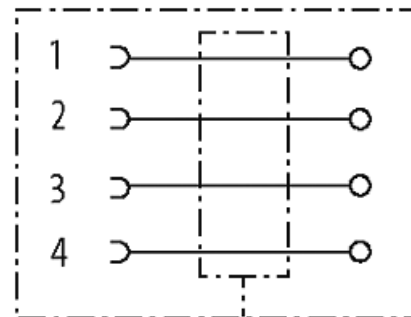

M8 FEMALE 0° SHIELDED WIREABLE SCREW TERM.4-pol. 0,14...0.5mm²

Female straight
M8, 4-pole
shielded
Screw terminals
Connection cross section: 0.14...0.5 mm²

[Link to Product](#)**Illustration**

Female

Product may differ from Image

Form

Form 08671

Technical Data

Operating voltage	max. 60 V
Rated surge voltage	1.5 kV
Operating current per contact	max. 4 A
Material group	III
Connection cross section	0.14...0.5 mm ²
Sealing range (cable Ø)	4...5.5 mm
Protection	IP67 inserted and tightened (EN 60529)
Over voltage category	III

Dimensions H×W×D 49×14×14 mm

Commercial data

country of origin	DE
customs tariff number	85366990
EAN	4048879224468
eClass	27279221
Packaging unit	1