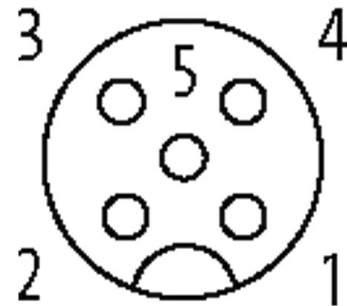

M12 FEMALE 90° SHIELDED WIREABLE SCREW TERM.5-pol. max.0,75mm² 6-8mm

Female 90°
M12, 5-pole
shielded
Screw terminals

[Link to Product](#)**Illustration**

Female

Product may differ from Image

**Form**

Form 13441

Technical Data

Operating voltage	max. 60 V AC/DC
Operating current per contact	max. 4 A
Connection cross section	max. 0.75 mm ²
Sealing range (cable Ø)	6...8 mm
Protection	IP67 inserted and tightened (EN 60529)

Housing Brass, nickel plated

General data

Temperature range -40...+85 °C

Commercial data

country of origin	DE
customs tariff number	85366990
EAN	4048879198776
eClass	27279221
Packaging unit	1