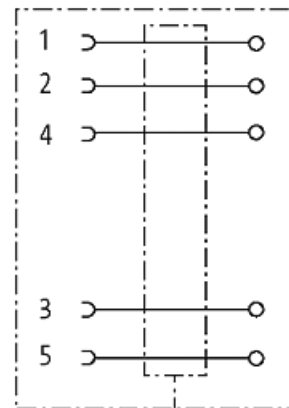

M12 FEMALE 90° SHIELDED WIREABLE SCREW TERM.5-pol. max.0,75mm² 6-8mm

Female 90°
M12, 5-pole
shielded
Screw terminals

[Link to Product](#)**Illustration**

Female

Product may differ from Image

**Form**

Form 13441

Technical Data

Operating voltage	max. 60 V AC/DC
Operating current per contact	max. 4 A
Connection cross section	max. 0.75 mm ²
Sealing range (cable Ø)	6...8 mm
Protection	IP67 inserted and tightened (EN 60529)