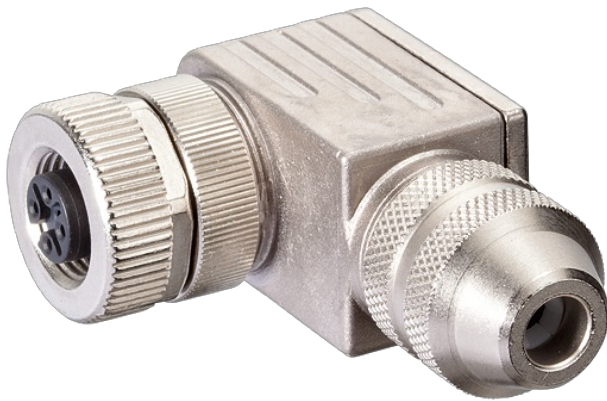

M12 FEMALE 90° SHIELDED WIREABLE SCREW TERM.5-pol. max.0,75mm² 6-8mm

Female 90°
M12, 5-pole
shielded
Screw terminals

[Link to Product](#)**Illustration**

Female

Product may differ from Image

**Form**

Form 13441

Technical Data

Operating voltage	max. 60 V AC/DC
Operating current per contact	max. 4 A
Connection cross section	max. 0.75 mm ²
Sealing range (cable Ø)	6...8 mm
Protection	IP67 inserted and tightened (EN 60529)