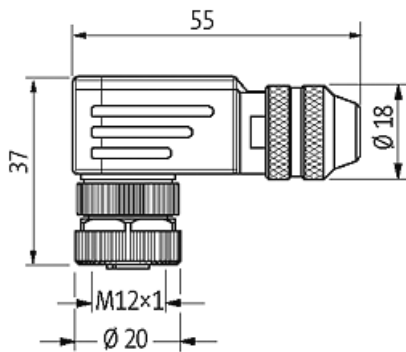

M12 FEMALE 90° SHIELDED WIREABLE SCREW TERM.5-pol. max.0,75mm² 6-8mm

Female 90°
M12, 5-pole
shielded
Screw terminals

[Link to Product](#)**Illustration**

Female

Product may differ from Image

**Form**

Form 13441

Technical Data

Operating voltage	max. 60 V AC/DC
Operating current per contact	max. 4 A
Connection cross section	max. 0.75 mm ²
Sealing range (cable Ø)	6...8 mm
Protection	IP67 inserted and tightened (EN 60529)

Housing Brass, nickel plated

General data

Temperature range -40...+85 °C

Commercial data

country of origin	DE
customs tariff number	85366990
EAN	4048879198776
eClass	27279221
Packaging unit	1