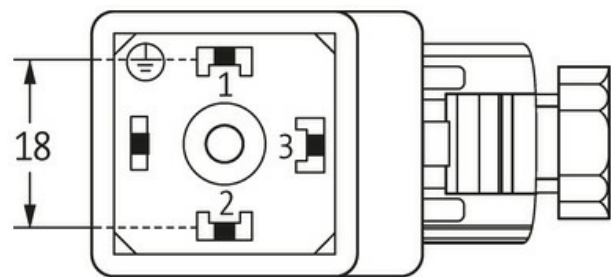

## SVS VALVE PLUG FORM A 18MM FIELD-WIREABLE

24...230V LED M16x1.5

Form A (18 mm) for pressure switch

24...230 V AC/DC

LED red (2) green (3)

metric

Plastic housings with good resistance against chemicals and oils.

#### Illustration

Height: 41 mm

Product may differ from Image

#### Technical Data

Operating voltage	24...230 V AC/DC
Operating current per contact	max. 4 A
Locking of ports	M3 (recommended torque 0.4 Nm)
Protection	IP65 inserted and tightened (EN 60529)
Configuration	3 contacts + PE