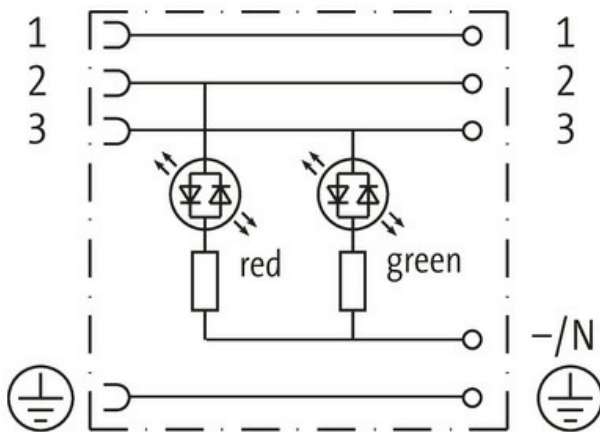

SVS VALVE PLUG FORM A 18MM FIELD-WIREABLE

24...230V LED M16x1.5

Form A (18 mm) for pressure switch

24...230 V AC/DC

LED red (2) green (3)

metric

Plastic housings with good resistance against chemicals and oils.

The resistance to aggressive media should be individually tested for your application. Further details on request.

[Link to Product](#)

Illustration

Height: 41 mm

Product may differ from Image

Form

Form 29281

Technical Data

Operating voltage	24...230 V AC/DC
Operating current per contact	max. 4 A
Locking of ports	M3 (recommended torque 0.4 Nm)
Protection	IP65 inserted and tightened (EN 60529)
Configuration	3 contacts + PE

General data