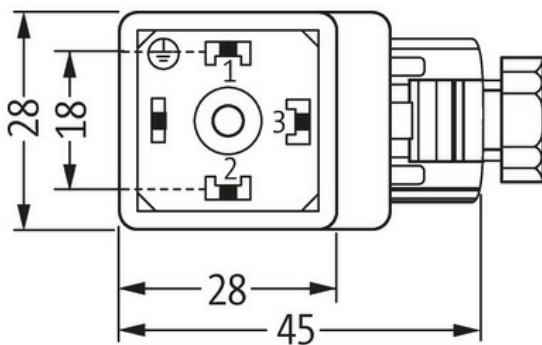

## SVS VALVE PLUG FORM A 18MM FIELD-WIREABLE

24...230V LED M16x1.5

Form A (18 mm) for pressure switch

24...230 V AC/DC

LED red (2) green (3)

metric

Plastic housings with good resistance against chemicals and oils.

#### Illustration

Height: 41 mm

Product may differ from Image

#### Technical Data

Operating voltage	24...230 V AC/DC
Operating current per contact	max. 4 A
Locking of ports	M3 (recommended torque 0.4 Nm)
Protection	IP65 inserted and tightened (EN 60529)
Configuration	3 contacts + PE