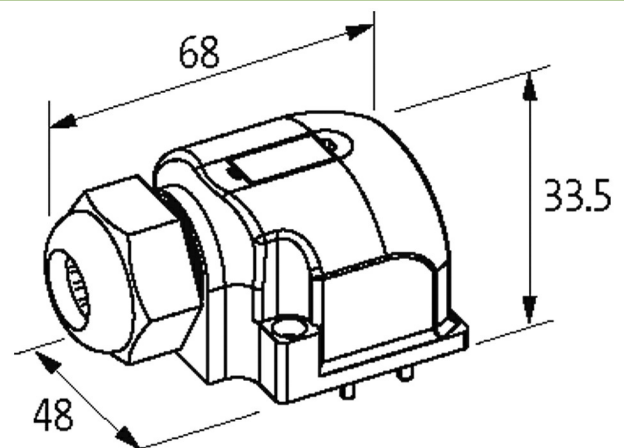

**CAP FOR D-BOX M12 6-WAY 5-POLE**

No pot.-sep. 15m PUR/PVC-JB, 12x0,34+3x0,75

for 6-way distribution boxes, 5-pole

PUR/PVC

15.0 m

Plastic housings with good resistance against chemicals and oils.

The resistance to aggressive media should be individually tested for your application. Further details on request.

**[Link to Product](#)****Illustration**

Product may differ from Image

**Technical Data**

Total current max. 8 A

**General data**

Dimensions HxWxD 33x48x68 mm

**Cables**

No./diameter of wires 12x 0.34 + 3x 0.75 mm<sup>2</sup>

Wire isolation PVC (yebr, rd, grpk, wh, rdbl, gn, whgn, ye, brgn, gr, whye, pk, br, gnye, bl)

C-track properties 2 Mio.

Outer Ø 9.8 mm ±5%

Cable number 388

Color (jacket) gray

Jacket Color gray

Temperature range (fixed) -30...+80 °C

Temperature range (mobile) -5...+70 °C

Bend radius (fixed) 10x outer Ø

Bend radius (moving) 12x outer Ø

Material (jacket) PUR/PVC

**Commercial data**

country of origin CZ

customs tariff number 85444290

|                |               |
|----------------|---------------|
| EAN            | 4048879058346 |
| eClass         | 27143423      |
| Packaging unit | 1.000         |