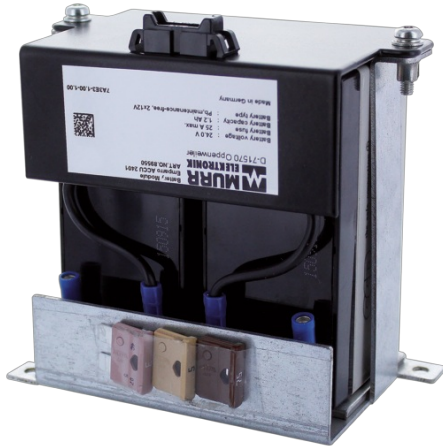

Emparro ACCU 2401

maintenance-free battery module 24V/1,2Ah

24 V DC

1.2 Ah

[Link to Product](#)**Illustration**

Product may differ from Image

Technical Data

Operating voltage	24 V DC
Capacity	1.2 Ah

General data

Mounting method	DIN-rail mountable TH35-7.5/TH35-15 (EN 60715)
Temperature range	-15...+50 °C
Dimensions H×W×D	96×69×105 mm

Commercial data

country of origin	DE
customs tariff number	85072080
EAN	4048879693967
eClass	27059090
Packaging unit	1.000