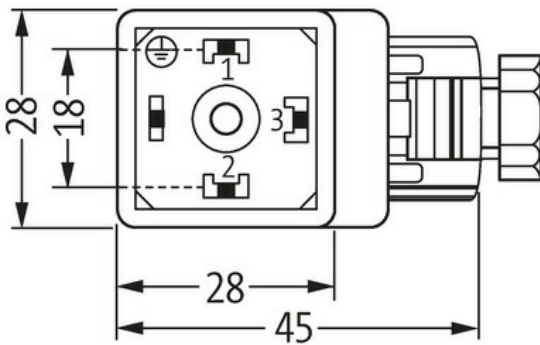

SVS VALVE PLUG FORM A 18MM FIELD-WIREABLE

24V LED M16x1.5

Form A (18 mm) for pressure switch

24 V AC/DC $\pm 25\%$

LED green (1) yellow (3)

metric

Plastic housings with good resistance against chemicals and oils.

The resistance to aggressive media should be individually tested for your application. Further details on request.

Link to Product

Illustration

Height: 41 mm

Product may differ from Image

Form

Form 29441

Technical Data

Operating voltage	24 V AC/DC $\pm 25\%$
Operating current per contact	max. 4 A
Locking of ports	M3 (recommended torque 0.4 Nm)
Protection	IP65 inserted and tightened (EN 60529)
Configuration	3 contacts + PE