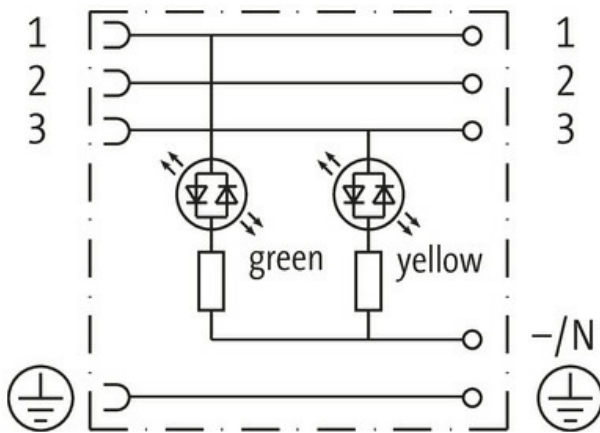

SVS VALVE PLUG FORM A 18MM FIELD-WIREABLE

24V LED M16x1.5

Form A (18 mm) for pressure switch

24 V AC/DC $\pm 25\%$

LED green (1) yellow (3)

metric

Plastic housings with good resistance against chemicals and oils.

The resistance to aggressive media should be individually tested for your application. Further details on request.

Link to Product

Illustration

Height: 41 mm

Product may differ from Image

Form

Form 29441

Technical Data

Operating voltage	24 V AC/DC $\pm 25\%$
Operating current per contact	max. 4 A
Locking of ports	M3 (recommended torque 0.4 Nm)
Protection	IP65 inserted and tightened (EN 60529)
Configuration	3 contacts + PE