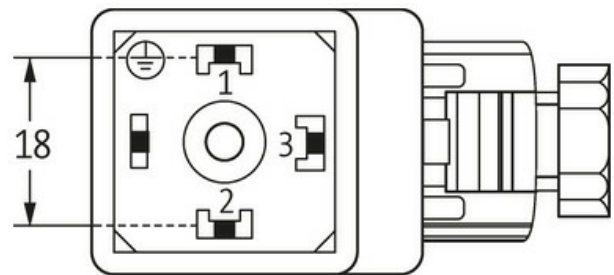

SVS VALVE PLUG FORM A 18MM FIELD-WIREABLE

24V LED M16x1.5

Form A (18 mm) for pressure switch

24 V AC/DC $\pm 25\%$

LED green (1) yellow (3)

metric

Plastic housings with good resistance against chemicals and oils.

The resistance to aggressive media should be individually tested for your application. Further details on request.

Link to Product

Illustration

Height: 41 mm

Product may differ from Image

Form

Form 29441

Technical Data

Operating voltage	24 V AC/DC $\pm 25\%$
Operating current per contact	max. 4 A
Locking of ports	M3 (recommended torque 0.4 Nm)
Protection	IP65 inserted and tightened (EN 60529)
Configuration	3 contacts + PE